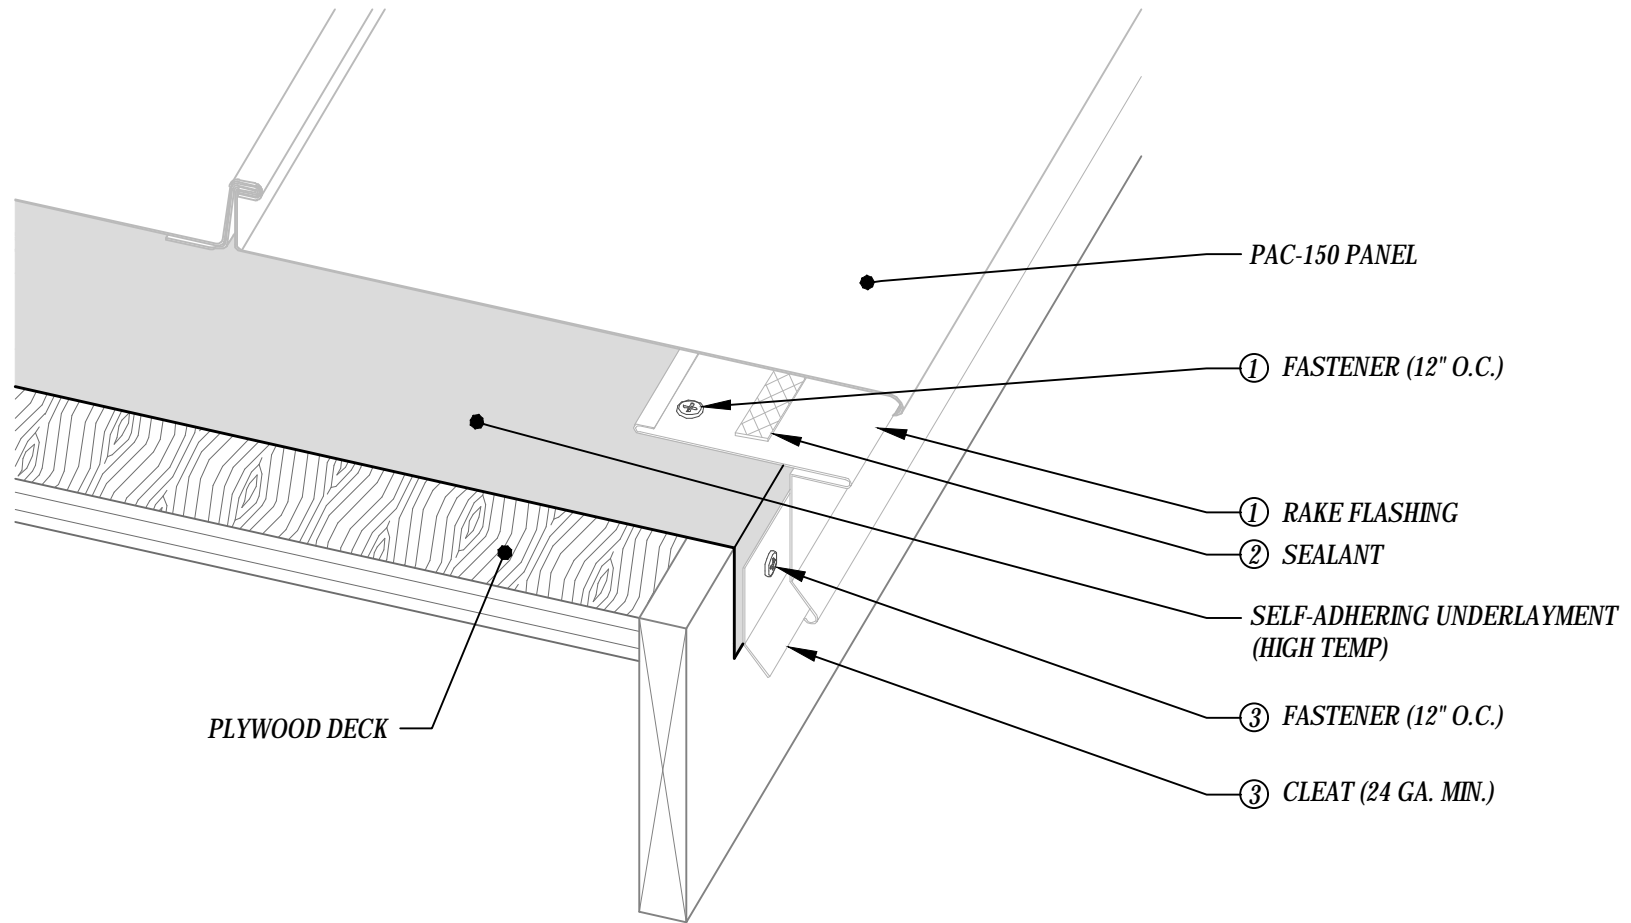

EAVE DETAIL W/ GUTTER

PAC-150 FLASHING DETAILS - Plywood Deck

EAVE DETAIL W/ GUTTER

PAC-150 FLASHING DETAILS - Plywood Deck

RAKE DETAIL

PAC-150 FLASHING DETAILS - Plywood Deck

RAKE DETAIL W/ "J" CLOSURE

PAC-150 FLASHING DETAILS - Plywood Deck