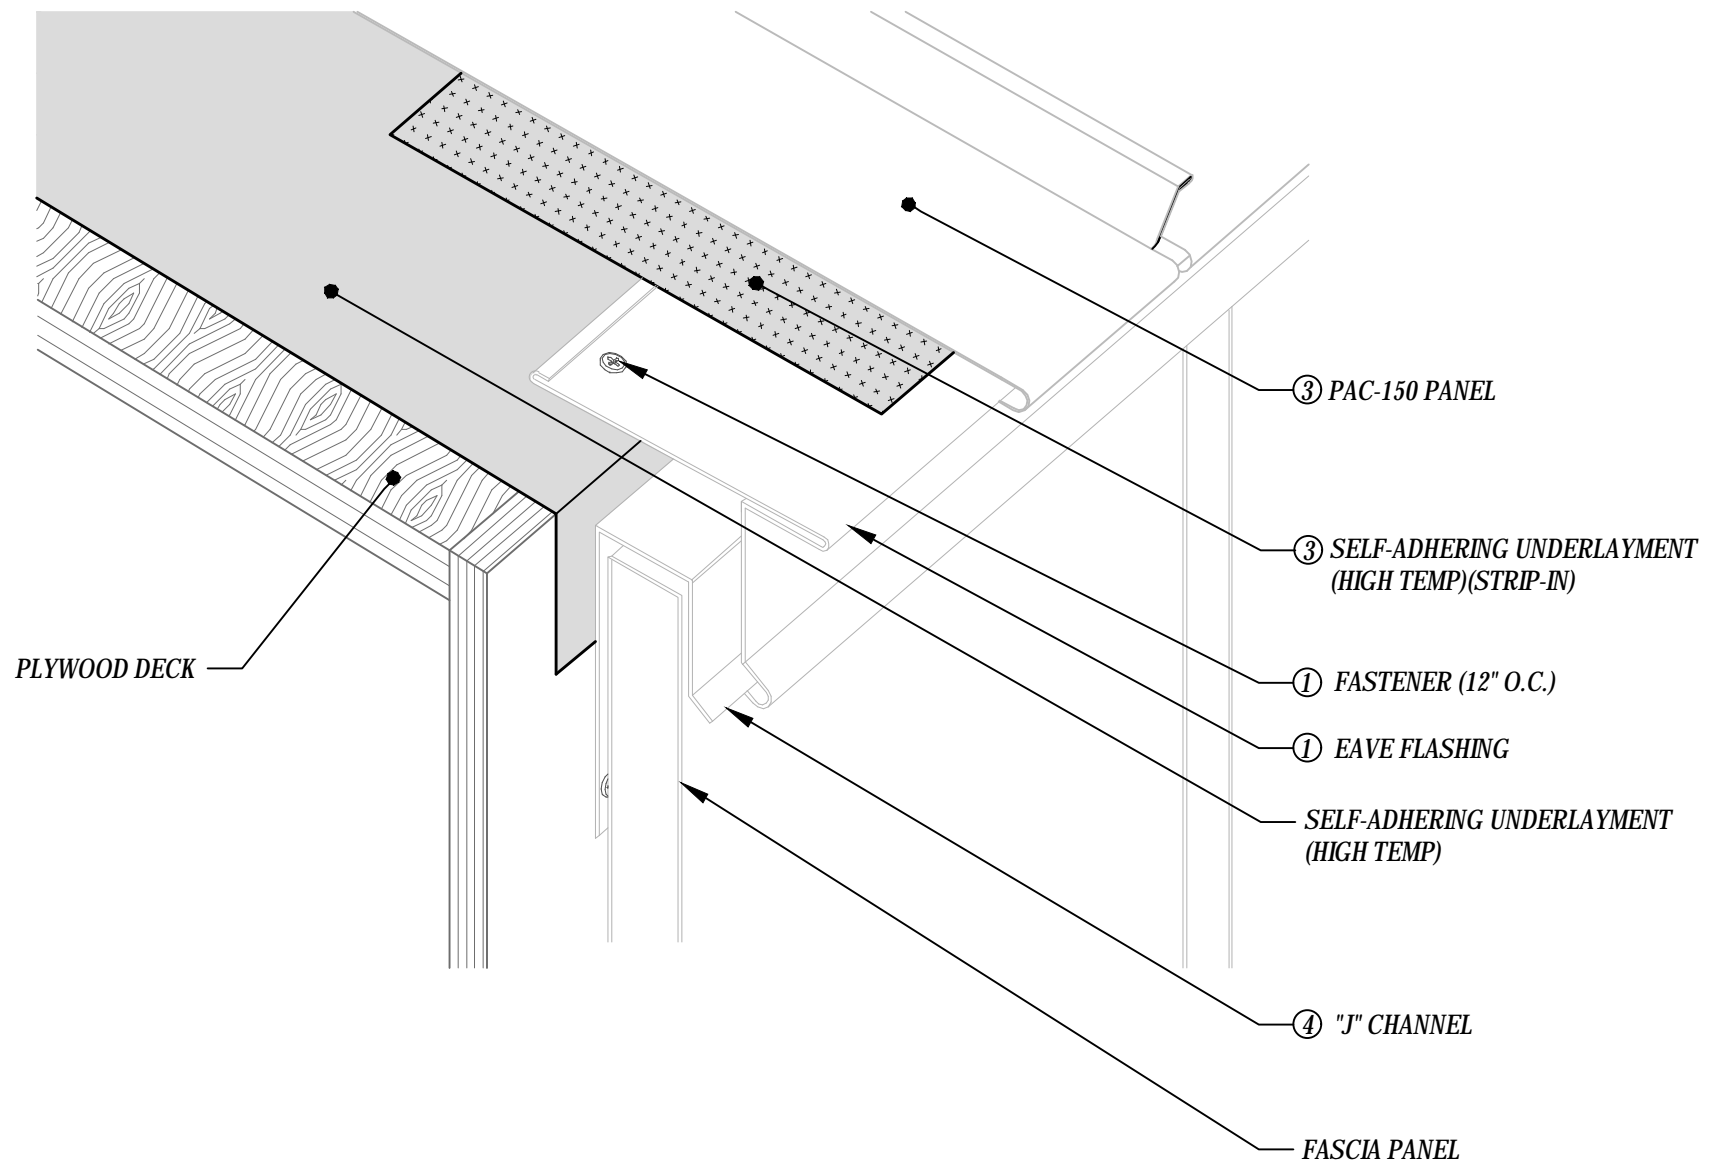

VALLEY DETAIL (Clip)

PAC-150 FLASHING DETAILS - Plywood Deck

EAVE DETAIL

PAC-150 FLASHING DETAILS - Plywood Deck

EAVE DETAIL

PAC-150 FLASHING DETAILS - Plywood Deck

EAVE w/ FASCIA DETAIL

PAC-150 FLASHING DETAILS - Plywood Deck

EAVE DETAIL W/ GUTTER

PAC-150 FLASHING DETAILS - Plywood Deck

EAVE DETAIL W/ GUTTER

PAC-150 FLASHING DETAILS - Plywood Deck

RAKE DETAIL

PAC-150 FLASHING DETAILS - Plywood Deck

RAKE DETAIL W/ "J" CLOSURE

PAC-150 FLASHING DETAILS - Plywood Deck