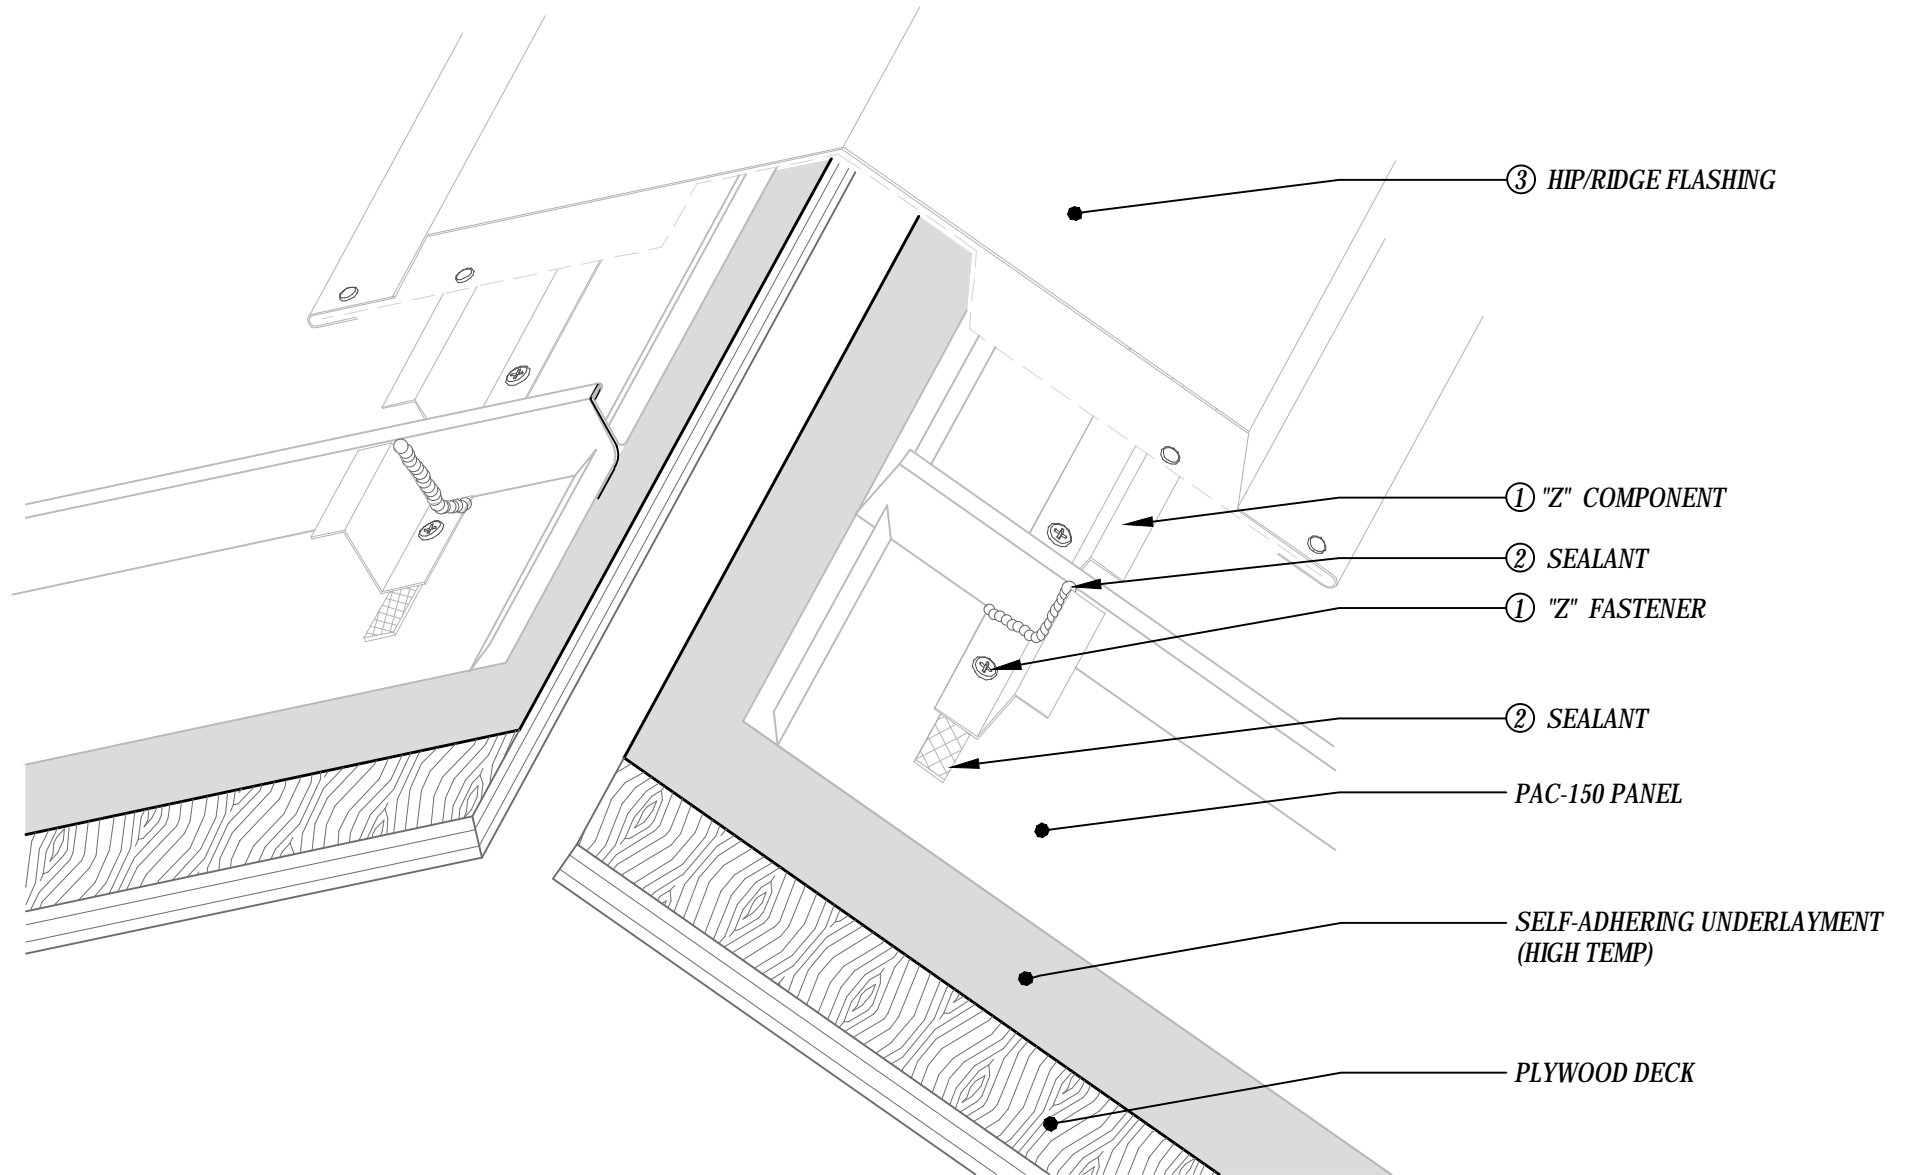

PAC-150 FLASHING DETAILS - Plywood Deck

HIP / RIDGE DETAIL

PAC-150 FLASHING DETAILS - Plywood Deck

VENTED RIDGE DETAIL

PAC-150 FLASHING DETAILS - Plywood Deck

VALLEY DETAIL (One Piece)

PAC-150 FLASHING DETAILS - Plywood Deck

VALLEY DETAIL (Clip)

PAC-150 FLASHING DETAILS - Plywood Deck

EAVE DETAIL

PAC-150 FLASHING DETAILS - Plywood Deck

EAVE DETAIL

PAC-150 FLASHING DETAILS - Plywood Deck

EAVE w/ FASCIA DETAIL

PAC-150 FLASHING DETAILS - Plywood Deck

EAVE DETAIL W/ GUTTER

PAC-150 FLASHING DETAILS - Plywood Deck

EAVE DETAIL W/ GUTTER

PAC-150 FLASHING DETAILS - Plywood Deck

RAKE DETAIL

PAC-150 FLASHING DETAILS - Plywood Deck

RAKE DETAIL W/ "J" CLOSURE

PAC-150 FLASHING DETAILS - Plywood Deck