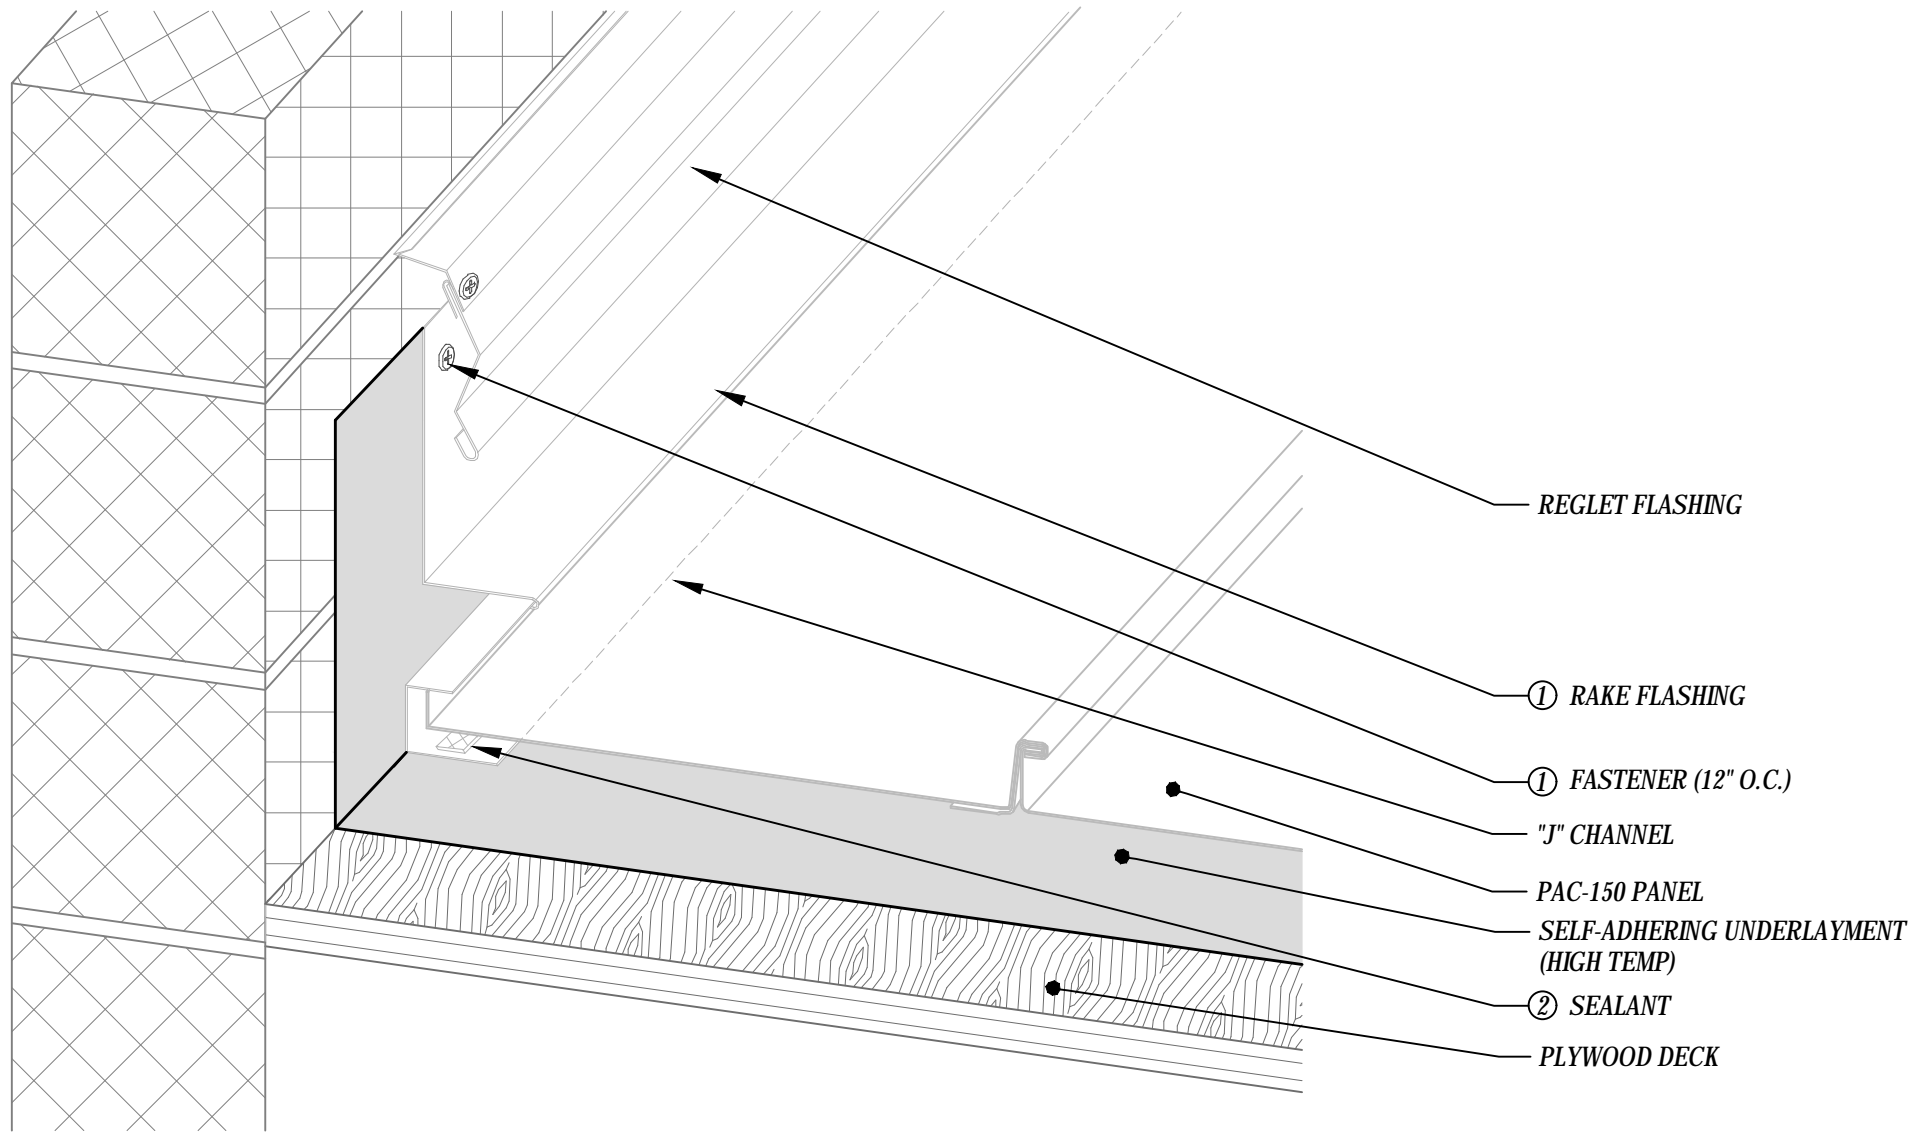

PEAK DETAIL

PAC-150 FLASHING DETAILS - Plywood Deck

HEADWALL DETAIL W/ RECEIVER

PAC-150 FLASHING DETAILS - Plywood Deck

HEADWALL DETAIL

PAC-150 FLASHING DETAILS - Plywood Deck

RAKE WALL DETAIL W/ RECEIVER

PAC-150 FLASHING DETAILS - Plywood Deck

RAKE WALL DETAIL

PAC-150 FLASHING DETAILS - Plywood Deck

RAKE WALL w/ FASCIA DETAIL

PAC-150 FLASHING DETAILS - Plywood Deck

ROOF TRANSITION DETAIL