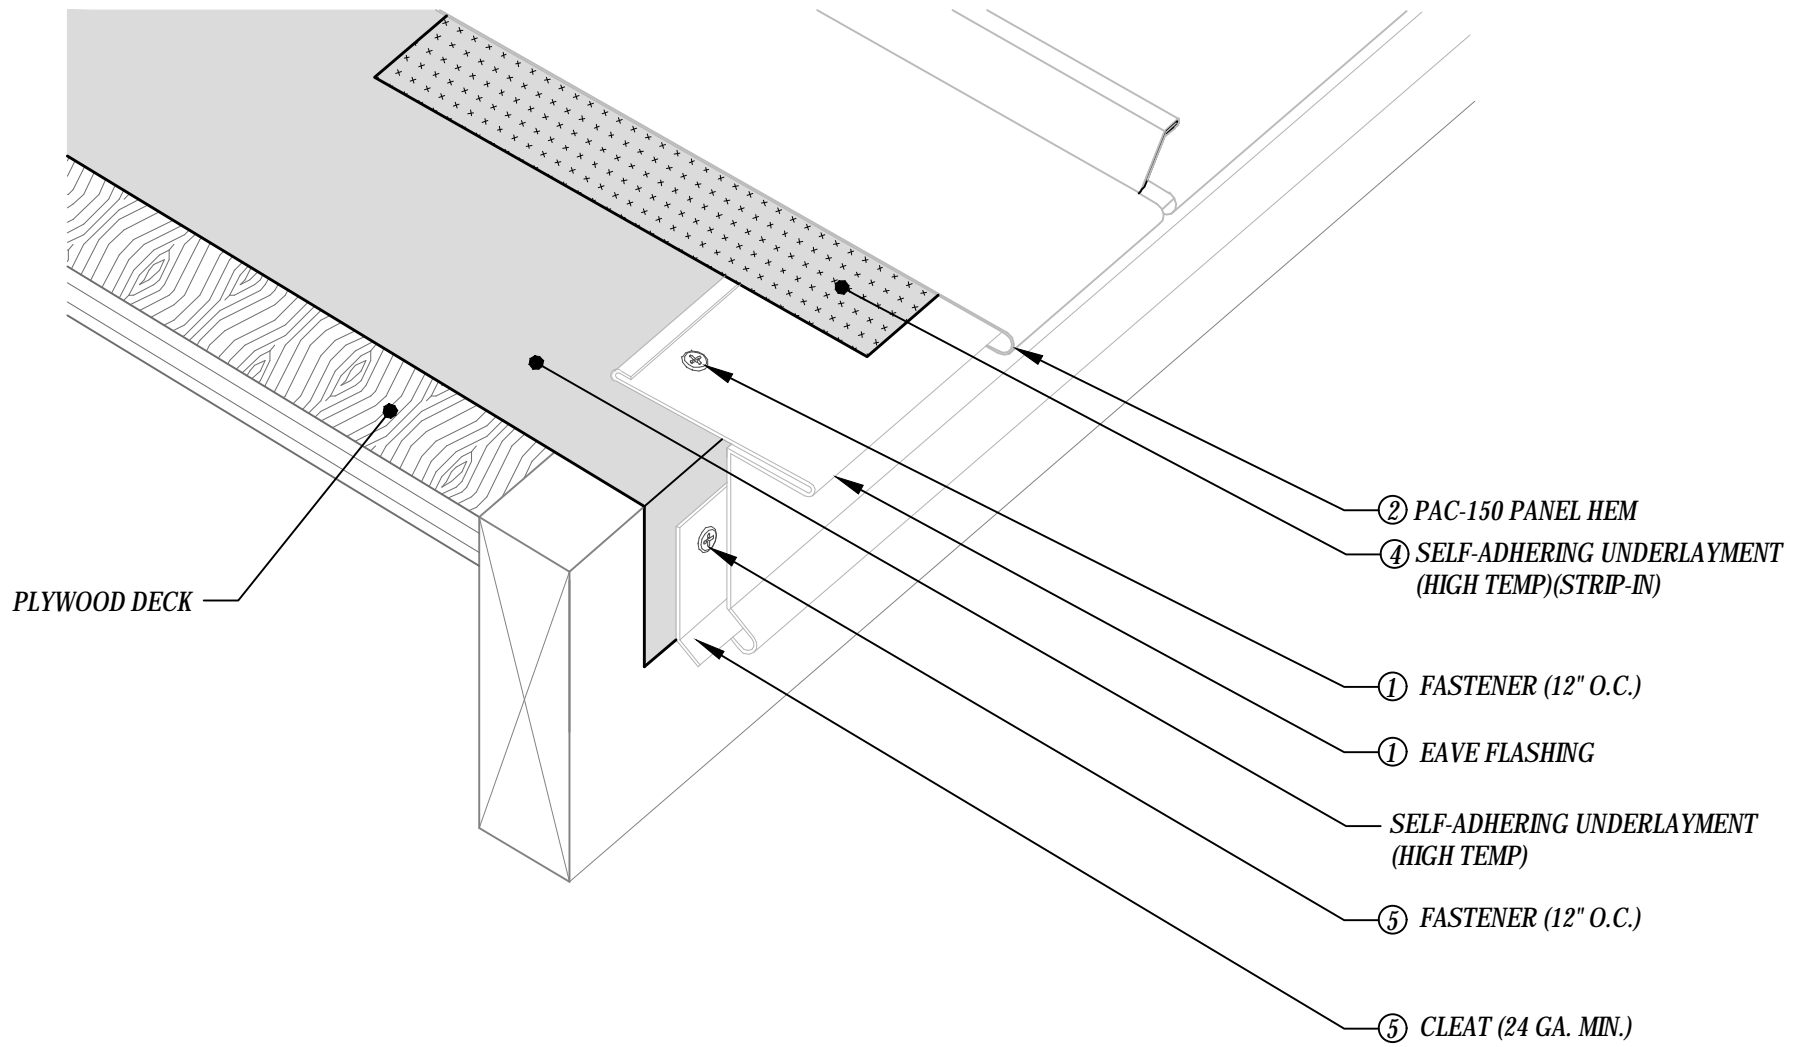

PAC-150 FLASHING DETAILS - Plywood Deck

HIP / RIDGE DETAIL

PAC-150 FLASHING DETAILS - Plywood Deck

VENTED RIDGE DETAIL

PAC-150 FLASHING DETAILS - Plywood Deck

VALLEY DETAIL (One Piece)

PAC-150 FLASHING DETAILS - Plywood Deck

VALLEY DETAIL (Clip)

PAC-150 FLASHING DETAILS - Plywood Deck

EAVE DETAIL

PAC-150 FLASHING DETAILS - Plywood Deck

EAVE DETAIL

PAC-150 FLASHING DETAILS - Plywood Deck

EAVE w/ FASCIA DETAIL

PAC-150 FLASHING DETAILS - Plywood Deck

EAVE DETAIL W/ GUTTER

PAC-150 FLASHING DETAILS - Plywood Deck

EAVE DETAIL W/ GUTTER

PAC-150 FLASHING DETAILS - Plywood Deck

RAKE DETAIL

PAC-150 FLASHING DETAILS - Plywood Deck

RAKE DETAIL W/ "J" CLOSURE

PAC-150 FLASHING DETAILS - Plywood Deck