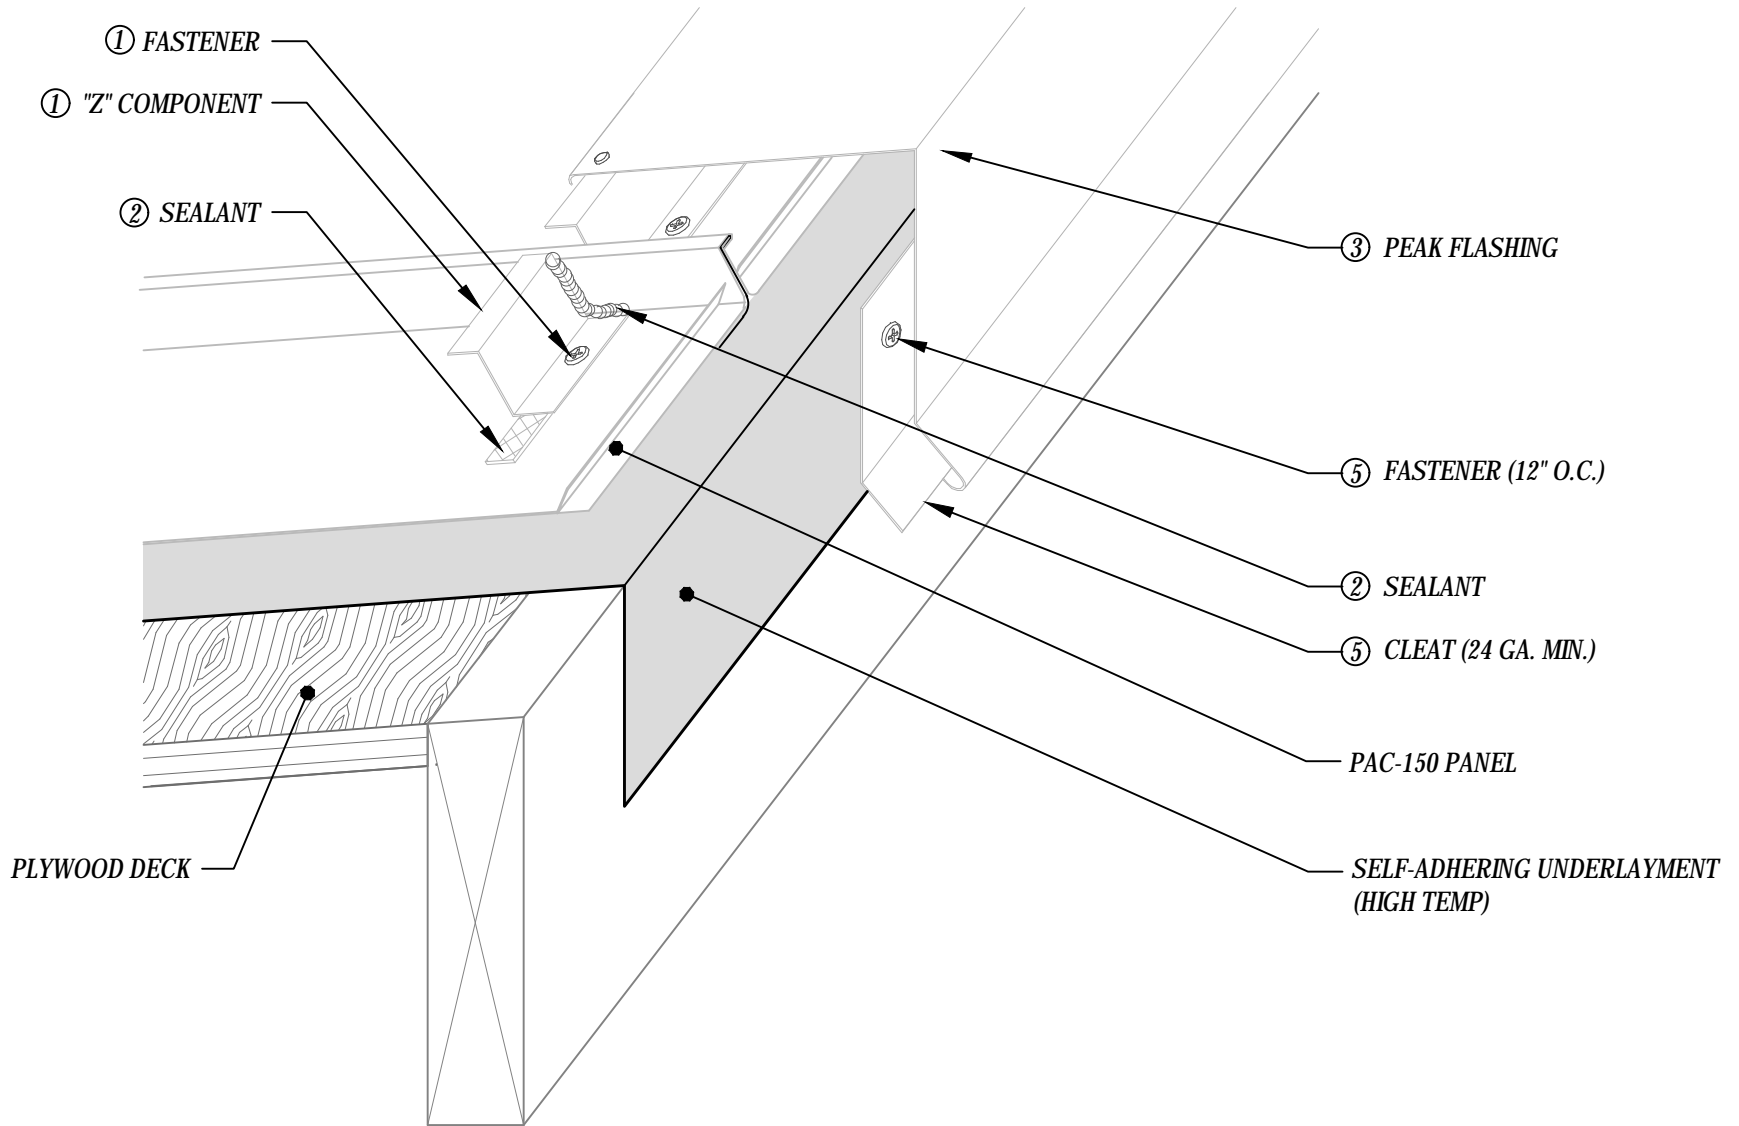

PAC-150 FLASHING DETAILS - Plywood Deck

PEAK DETAIL