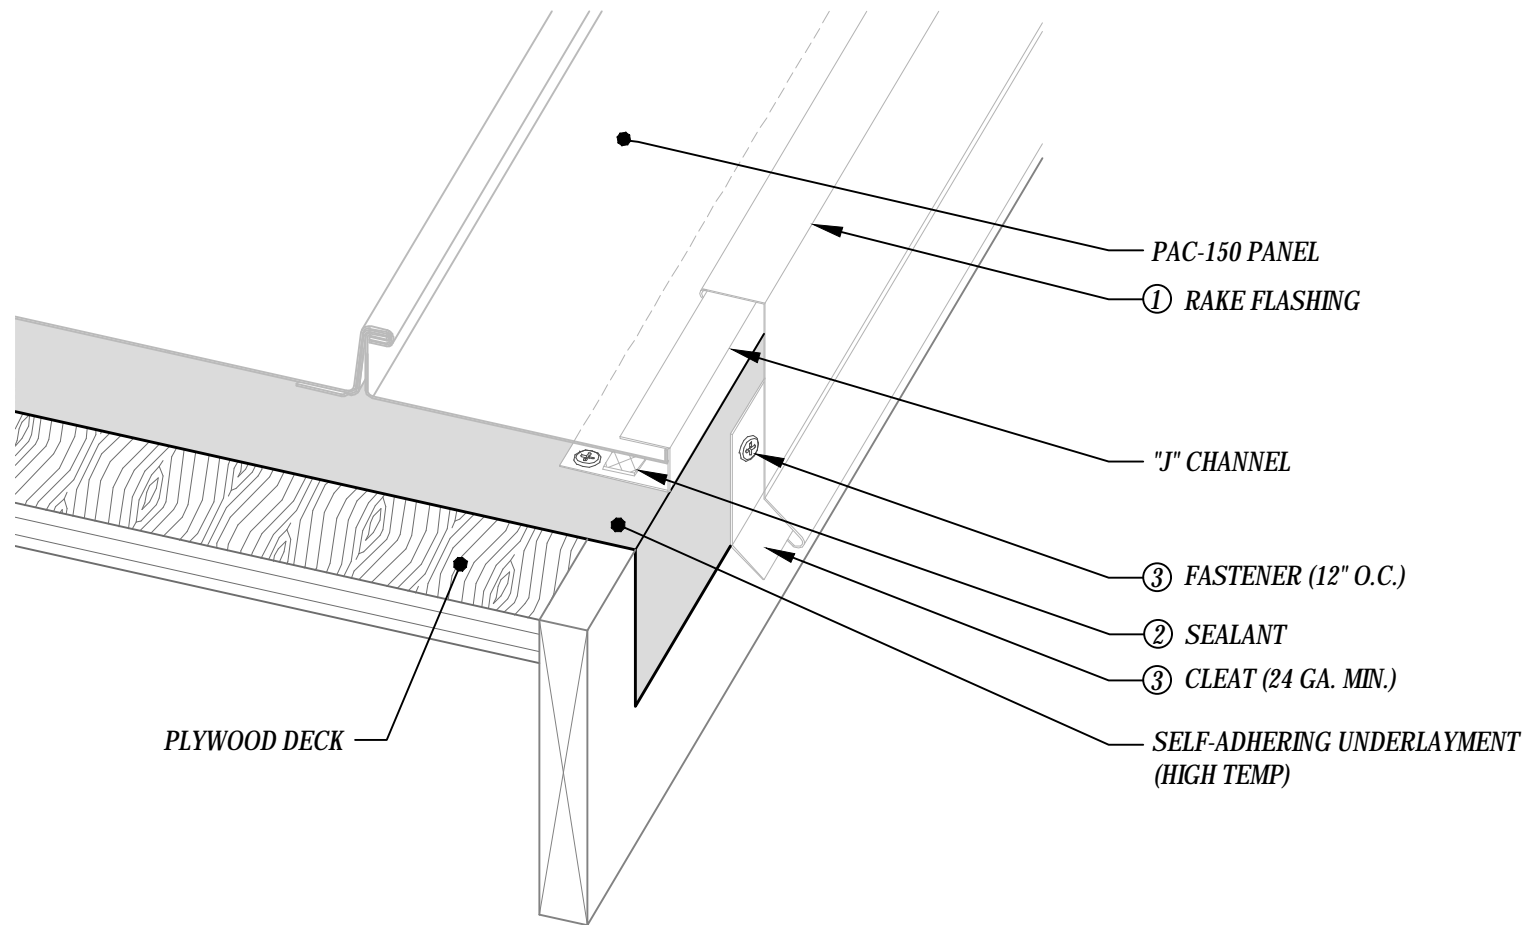

EAVE DETAIL W/ GUTTER

PAC-150 FLASHING DETAILS - Plywood Deck

EAVE DETAIL W/ GUTTER

PAC-150 FLASHING DETAILS - Plywood Deck

RAKE DETAIL

PAC-150 FLASHING DETAILS - Plywood Deck

RAKE DETAIL W/ "J" CLOSURE

PAC-150 FLASHING DETAILS - Plywood Deck