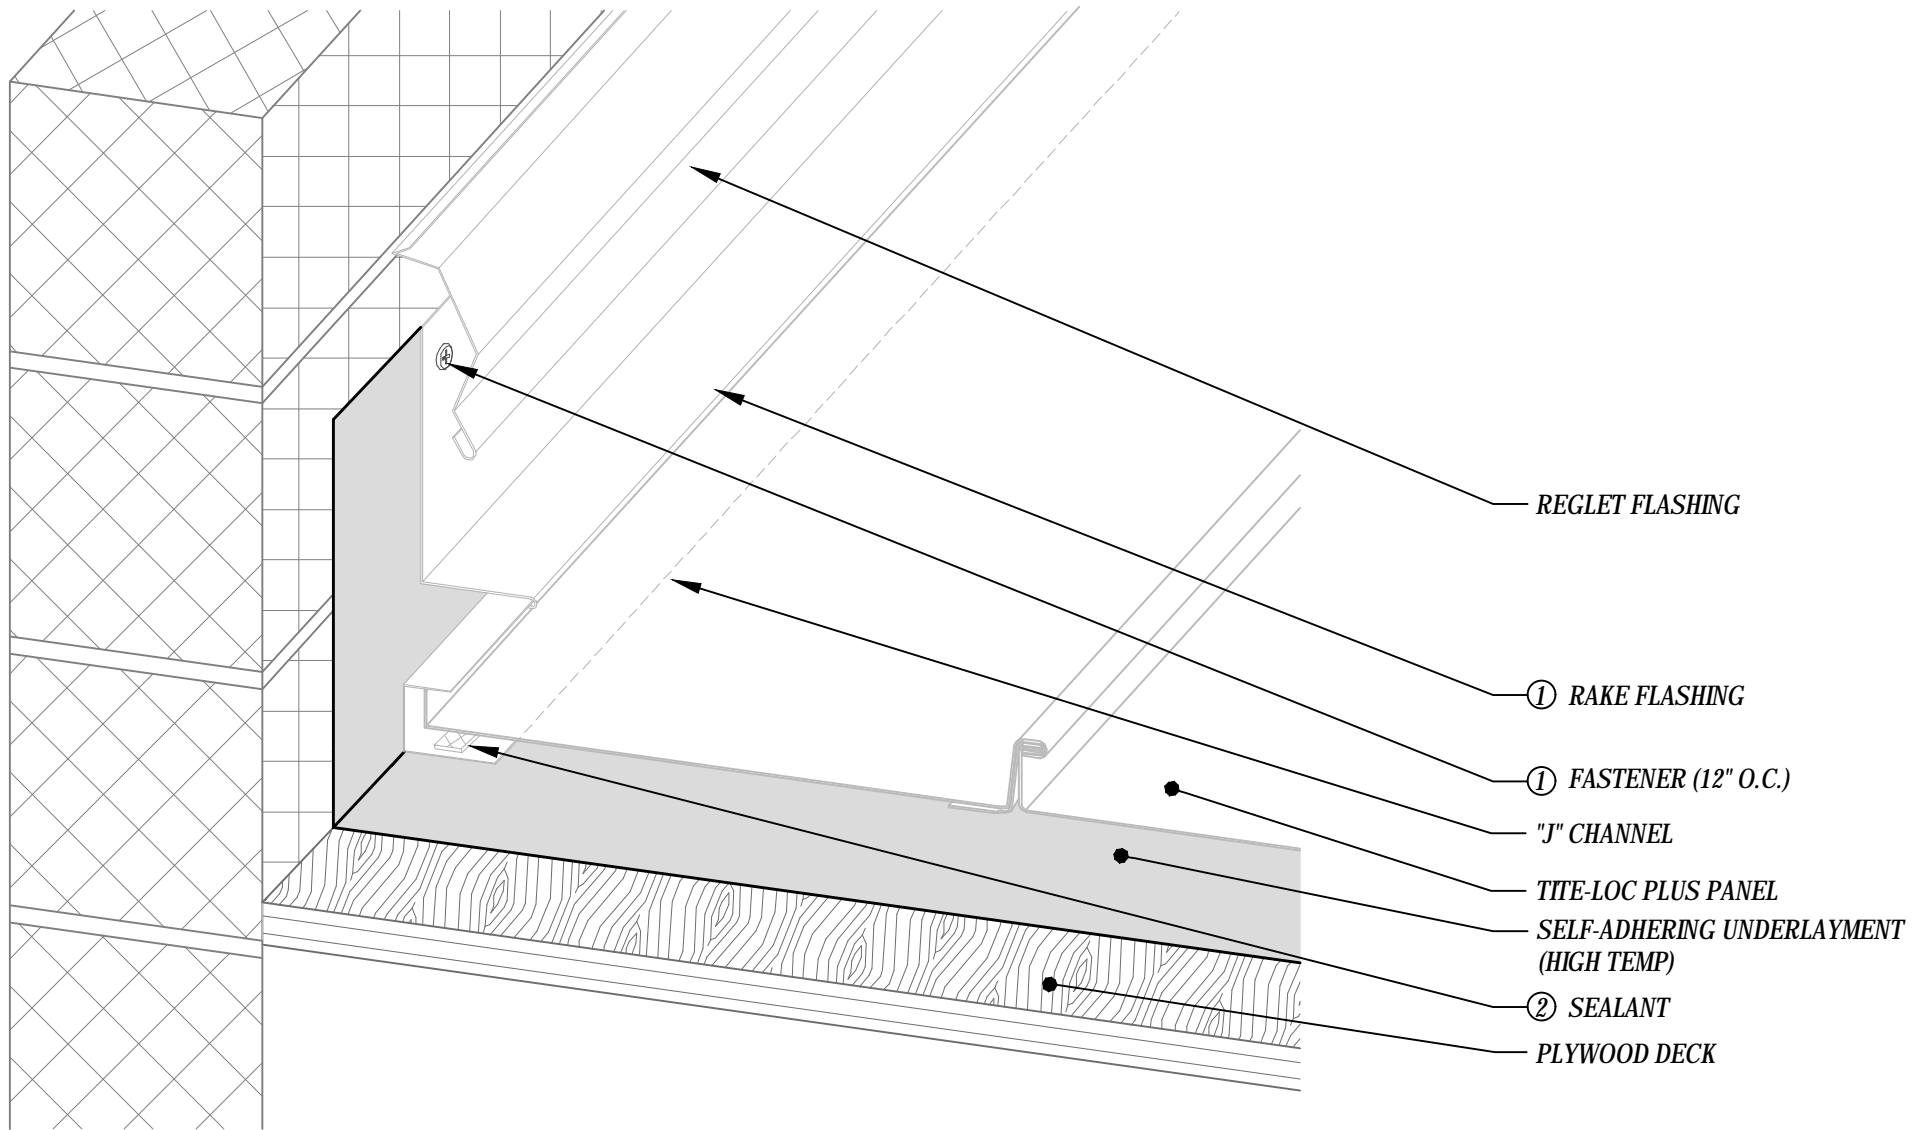

PEAK DETAIL

PAC-150 FLASHING DETAILS - Plywood Deck

HEADWALL DETAIL W/ RECEIVER

PAC-150 FLASHING DETAILS - Plywood Deck

HEADWALL DETAIL

PAC-150 FLASHING DETAILS - Plywood Deck

RAKE WALL DETAIL W/ RECEIVER

PAC-150 FLASHING DETAILS - Plywood Deck

RAKE WALL DETAIL

PAC-150 FLASHING DETAILS - Plywood Deck

RAKE WALL w/ FASCIA DETAIL

PAC-150 FLASHING DETAILS - Plywood Deck

ROOF TRANSITION DETAIL