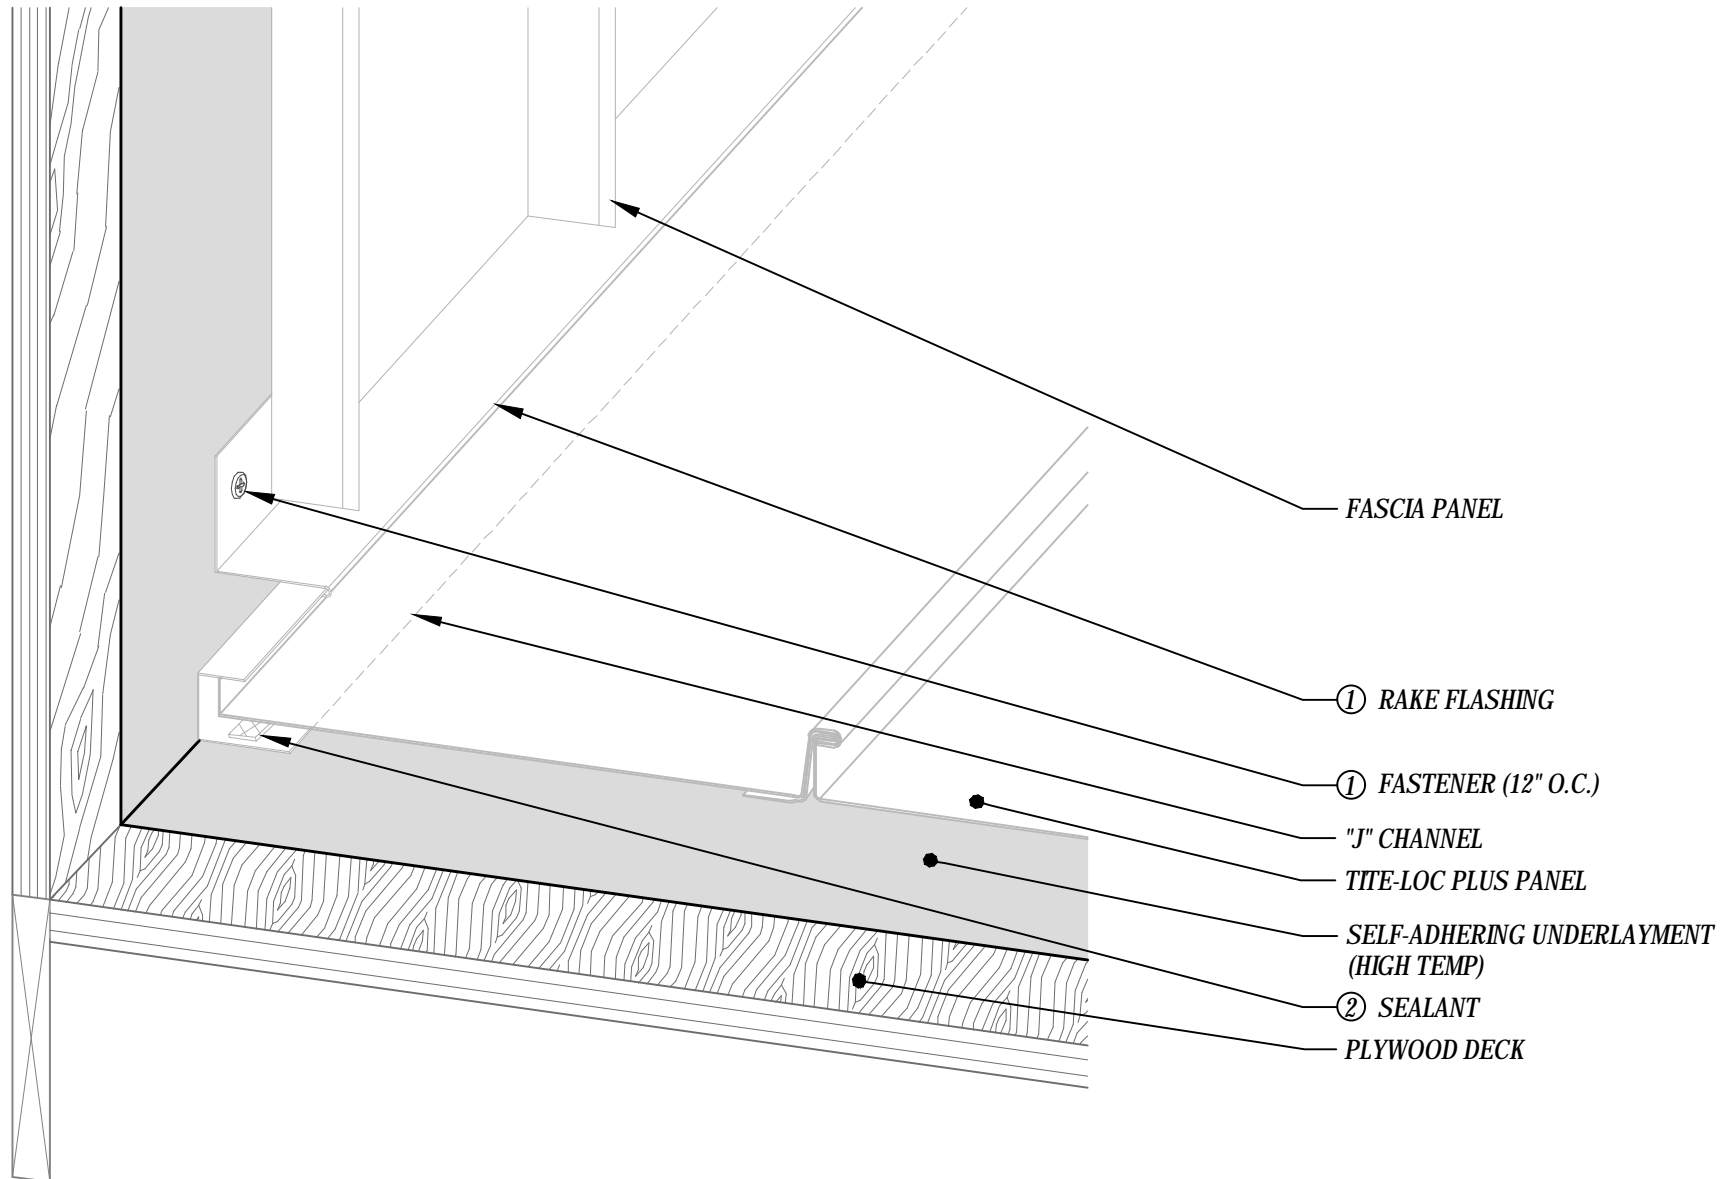

PEAK DETAIL

PAC-150 FLASHING DETAILS - Plywood Deck

HEADWALL DETAIL W/ RECEIVER

PAC-150 FLASHING DETAILS - Plywood Deck

HEADWALL DETAIL

PAC-150 FLASHING DETAILS - Plywood Deck

RAKE WALL DETAIL W/ RECEIVER

PAC-150 FLASHING DETAILS - Plywood Deck

RAKE WALL DETAIL

PAC-150 FLASHING DETAILS - Plywood Deck

RAKE WALL w/ FASCIA DETAIL

PAC-150 FLASHING DETAILS - Plywood Deck

ROOF TRANSITION DETAIL