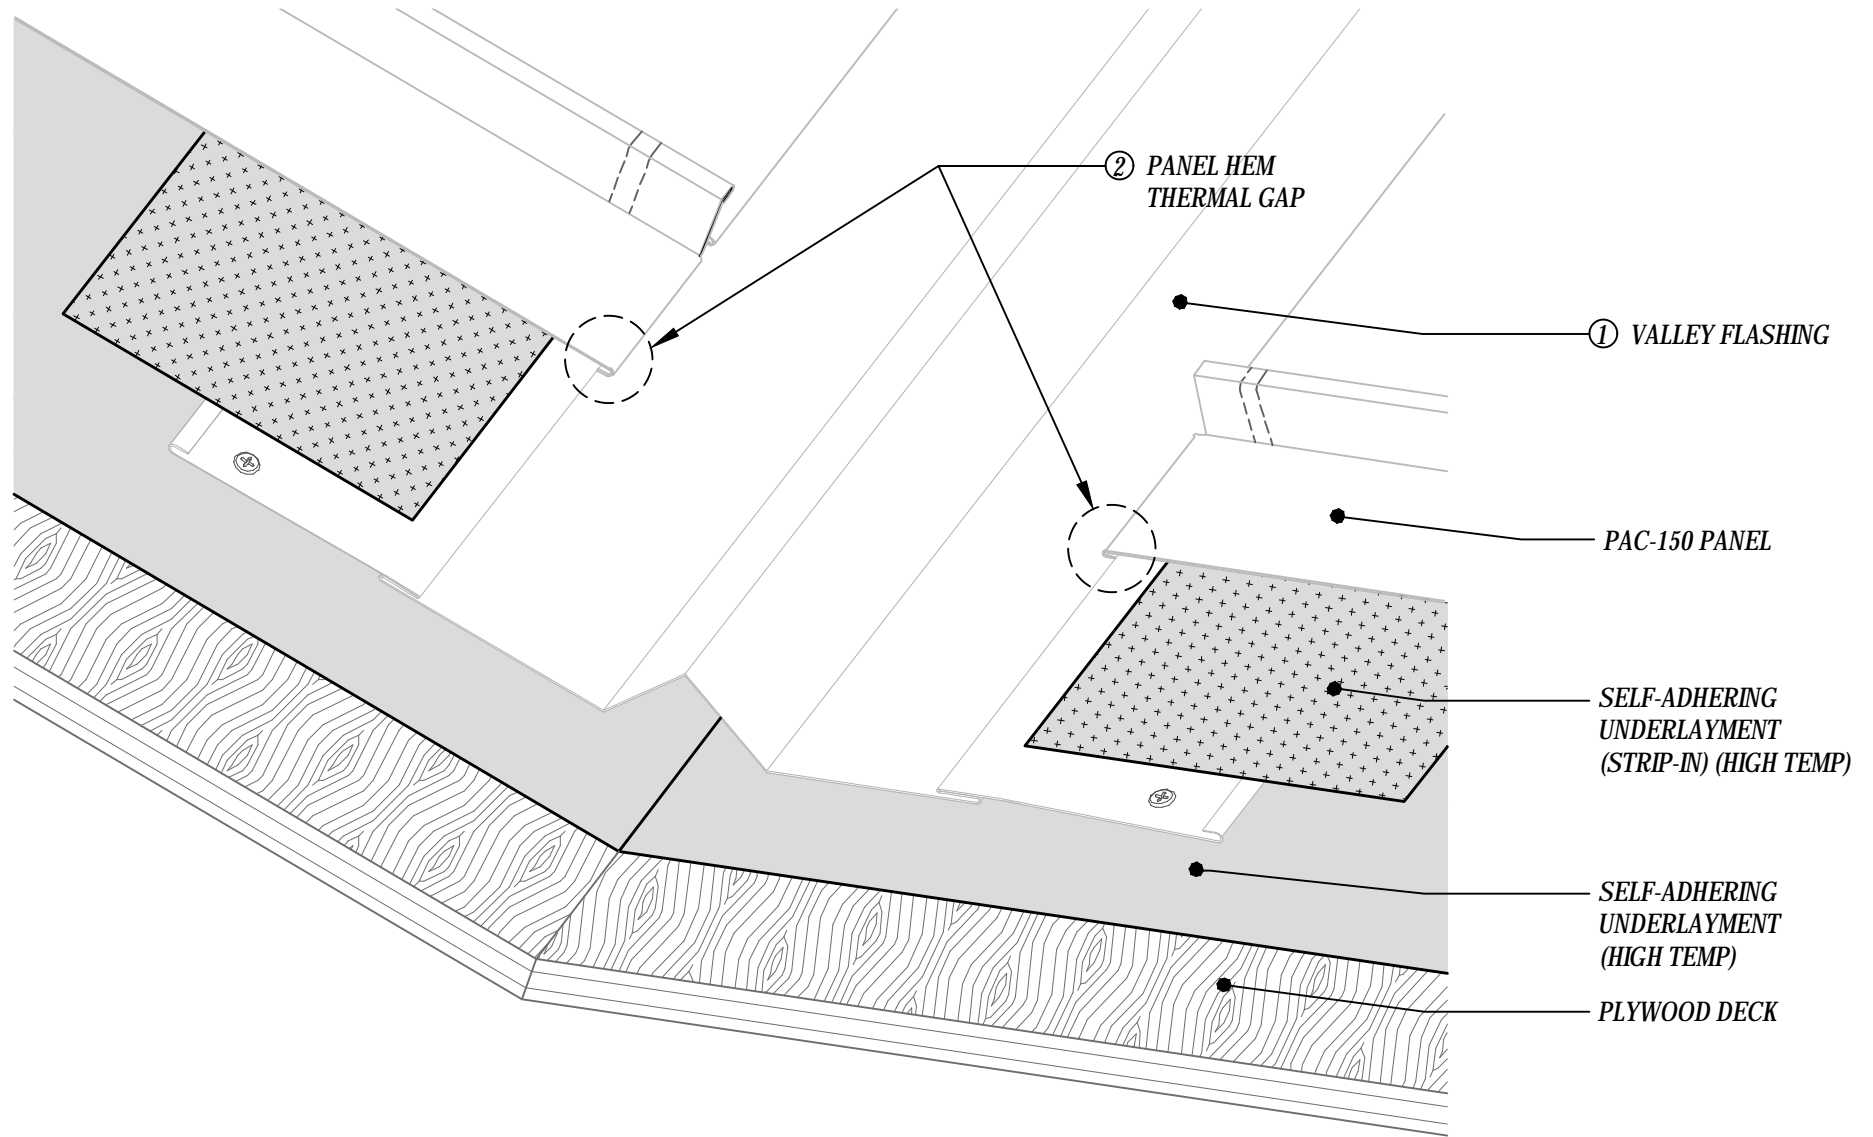

PAC-150 FLASHING DETAILS - Plywood Deck

HIP / RIDGE DETAIL

PAC-150 FLASHING DETAILS - Plywood Deck

VENTED RIDGE DETAIL

PAC-150 FLASHING DETAILS - Plywood Deck

VALLEY DETAIL (One Piece)

PAC-150 FLASHING DETAILS - Plywood Deck

VALLEY DETAIL (Clip)

PAC-150 FLASHING DETAILS - Plywood Deck

EAVE DETAIL

PAC-150 FLASHING DETAILS - Plywood Deck

EAVE DETAIL

PAC-150 FLASHING DETAILS - Plywood Deck

EAVE w/ FASCIA DETAIL

PAC-150 FLASHING DETAILS - Plywood Deck

EAVE DETAIL W/ GUTTER

PAC-150 FLASHING DETAILS - Plywood Deck

EAVE DETAIL W/ GUTTER

PAC-150 FLASHING DETAILS - Plywood Deck

RAKE DETAIL

PAC-150 FLASHING DETAILS - Plywood Deck

RAKE DETAIL W/ "J" CLOSURE

PAC-150 FLASHING DETAILS - Plywood Deck