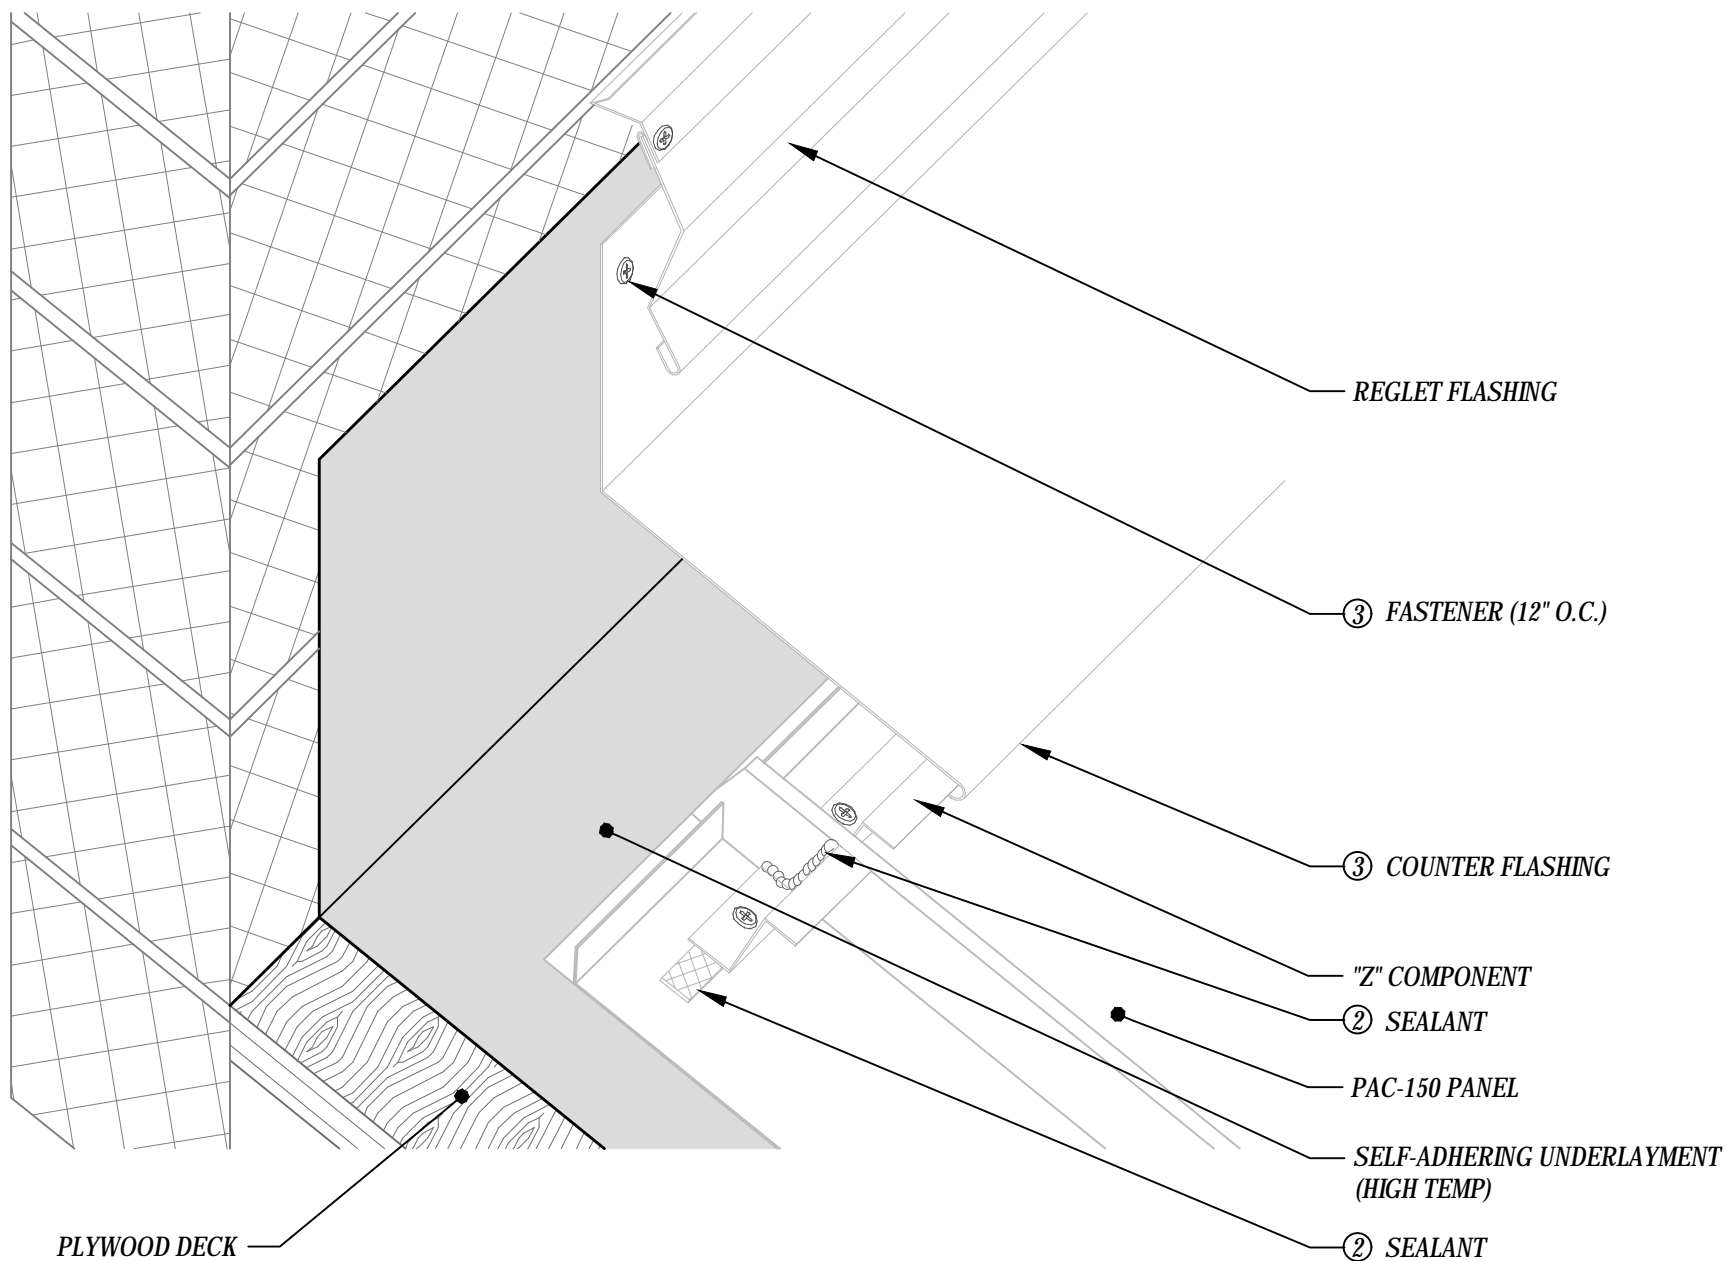

PAC-150 FLASHING DETAILS - Plywood Deck

HEADWALL DETAIL W/ RECEIVER