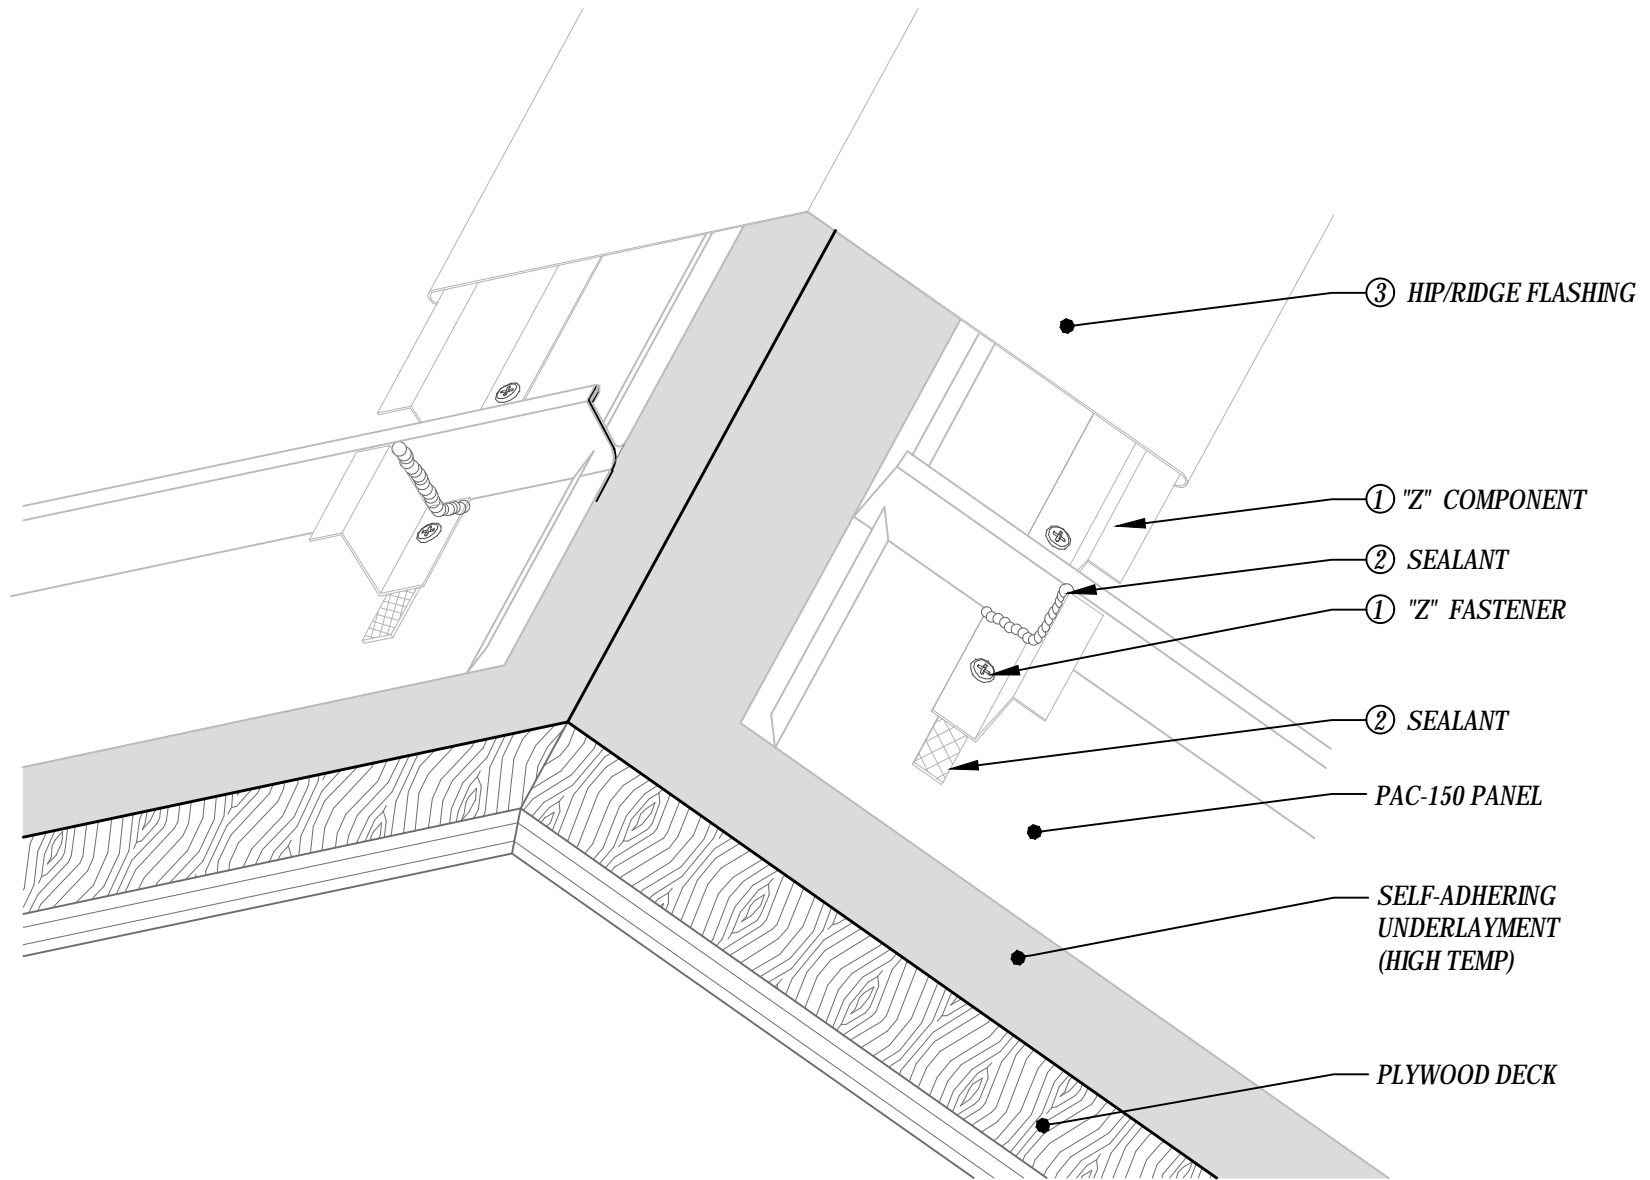

PAC-150 FLASHING DETAILS - Plywood Deck

HIP / RIDGE DETAIL

PAC-150 FLASHING DETAILS - Plywood Deck

VENTED RIDGE DETAIL

PAC-150 FLASHING DETAILS - Plywood Deck

VALLEY DETAIL (One Piece)

PAC-150 FLASHING DETAILS - Plywood Deck

VALLEY DETAIL (Clip)

PAC-150 FLASHING DETAILS - Plywood Deck

EAVE DETAIL

PAC-150 FLASHING DETAILS - Plywood Deck

EAVE DETAIL

PAC-150 FLASHING DETAILS - Plywood Deck

EAVE w/ FASCIA DETAIL

PAC-150 FLASHING DETAILS - Plywood Deck

EAVE DETAIL W/ GUTTER

PAC-150 FLASHING DETAILS - Plywood Deck

EAVE DETAIL W/ GUTTER

PAC-150 FLASHING DETAILS - Plywood Deck

RAKE DETAIL

PAC-150 FLASHING DETAILS - Plywood Deck

RAKE DETAIL W/ "J" CLOSURE

PAC-150 FLASHING DETAILS - Plywood Deck