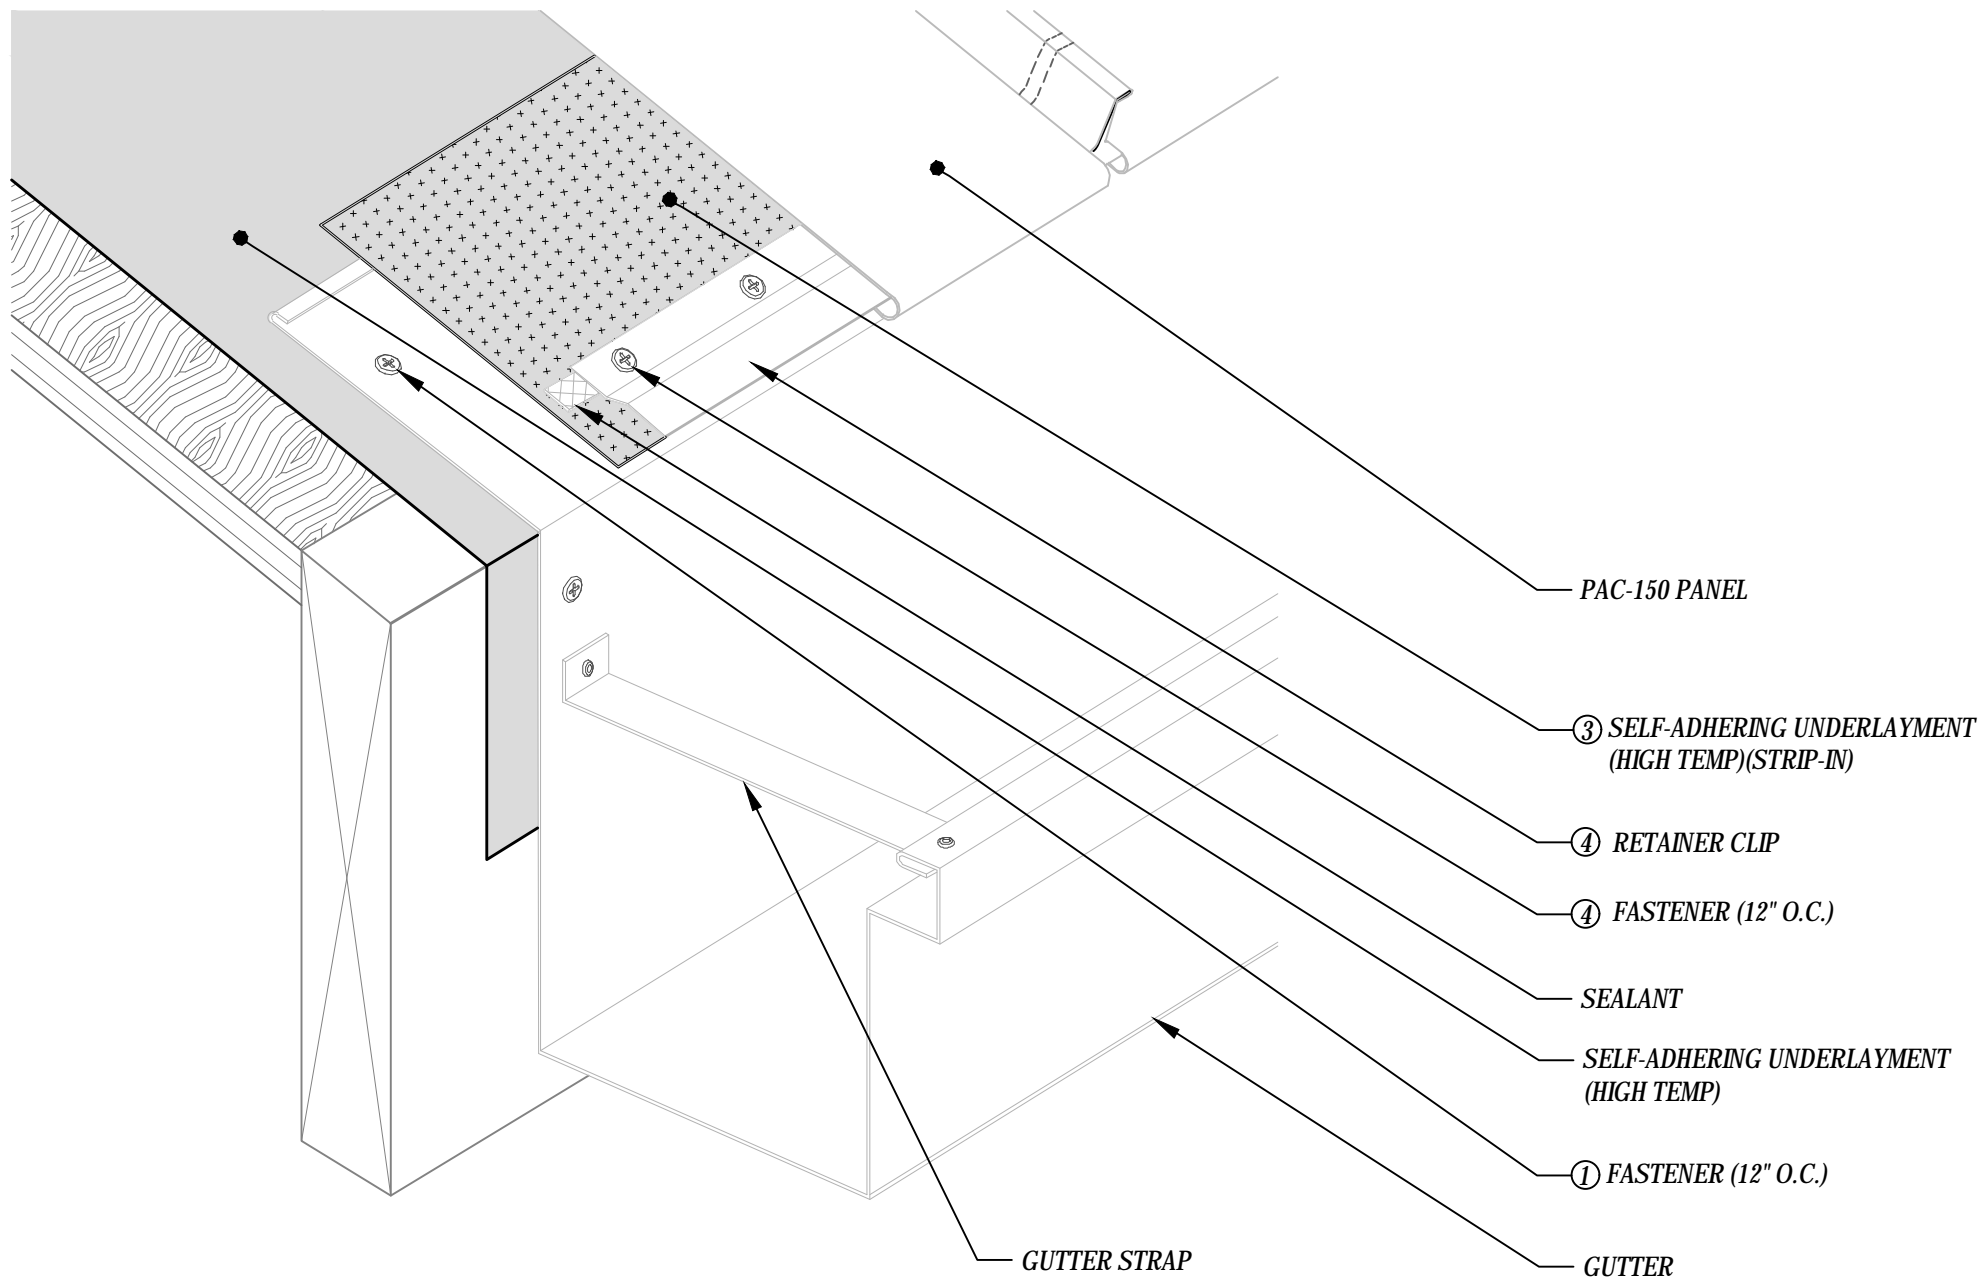

PAC-150 FLASHING DETAILS - Plywood Deck

HIP / RIDGE DETAIL

PAC-150 FLASHING DETAILS - Plywood Deck

VENTED RIDGE DETAIL

PAC-150 FLASHING DETAILS - Plywood Deck

VALLEY DETAIL (One Piece)

PAC-150 FLASHING DETAILS - Plywood Deck

VALLEY DETAIL (Clip)

PAC-150 FLASHING DETAILS - Plywood Deck

EAVE DETAIL

PAC-150 FLASHING DETAILS - Plywood Deck

EAVE DETAIL

PAC-150 FLASHING DETAILS - Plywood Deck

EAVE w/ FASCIA DETAIL

PAC-150 FLASHING DETAILS - Plywood Deck

EAVE DETAIL W/ GUTTER

PAC-150 FLASHING DETAILS - Plywood Deck

EAVE DETAIL W/ GUTTER

PAC-150 FLASHING DETAILS - Plywood Deck

RAKE DETAIL

PAC-150 FLASHING DETAILS - Plywood Deck

RAKE DETAIL W/ "J" CLOSURE

PAC-150 FLASHING DETAILS - Plywood Deck