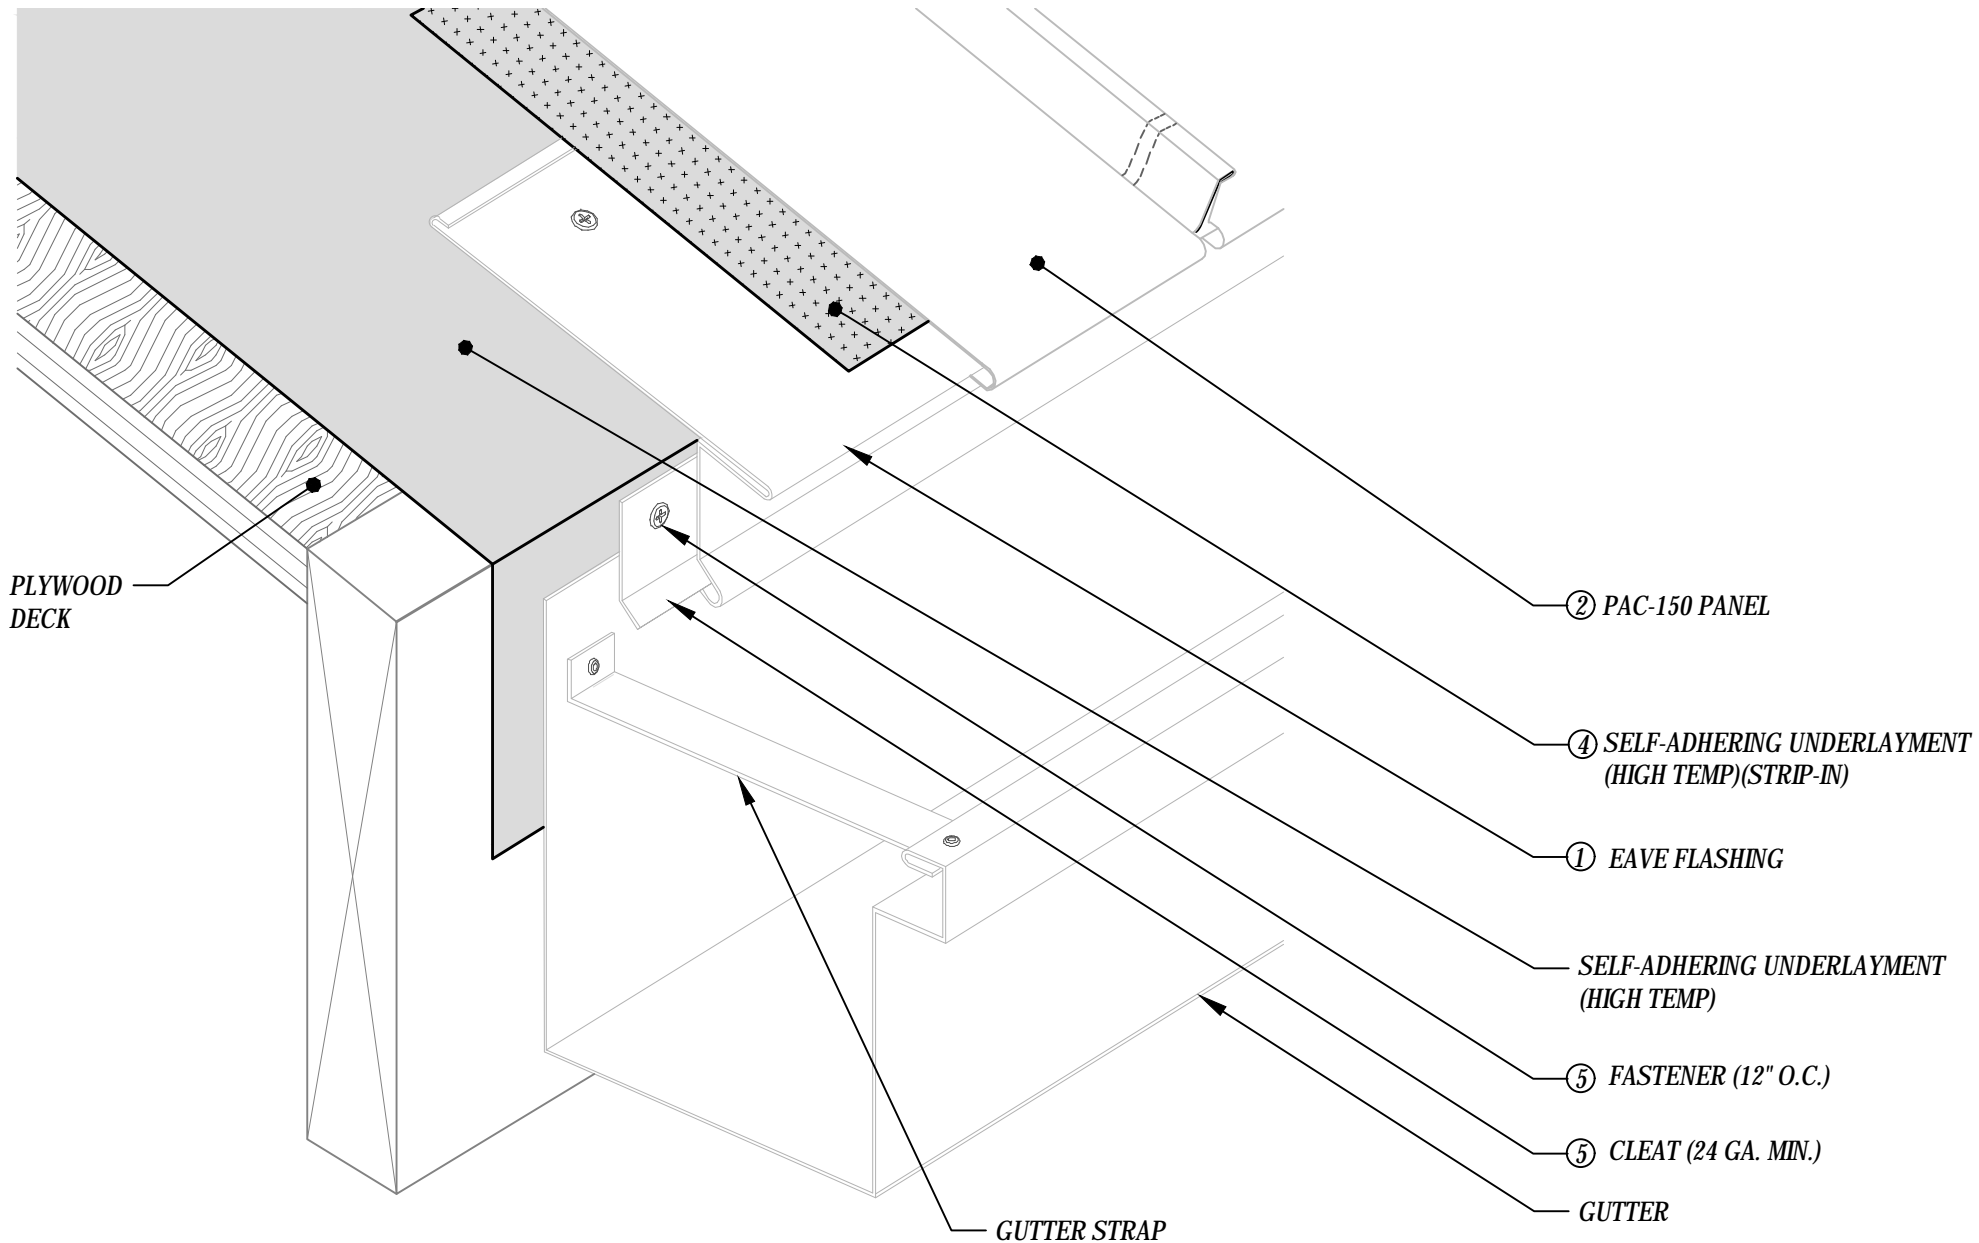

VALLEY DETAIL (Clip)

PAC-150 FLASHING DETAILS - Plywood Deck

EAVE DETAIL

PAC-150 FLASHING DETAILS - Plywood Deck

EAVE DETAIL

PAC-150 FLASHING DETAILS - Plywood Deck

EAVE w/ FASCIA DETAIL

PAC-150 FLASHING DETAILS - Plywood Deck

EAVE DETAIL W/ GUTTER

PAC-150 FLASHING DETAILS - Plywood Deck

EAVE DETAIL W/ GUTTER

PAC-150 FLASHING DETAILS - Plywood Deck

RAKE DETAIL

PAC-150 FLASHING DETAILS - Plywood Deck

RAKE DETAIL W/ "J" CLOSURE

PAC-150 FLASHING DETAILS - Plywood Deck