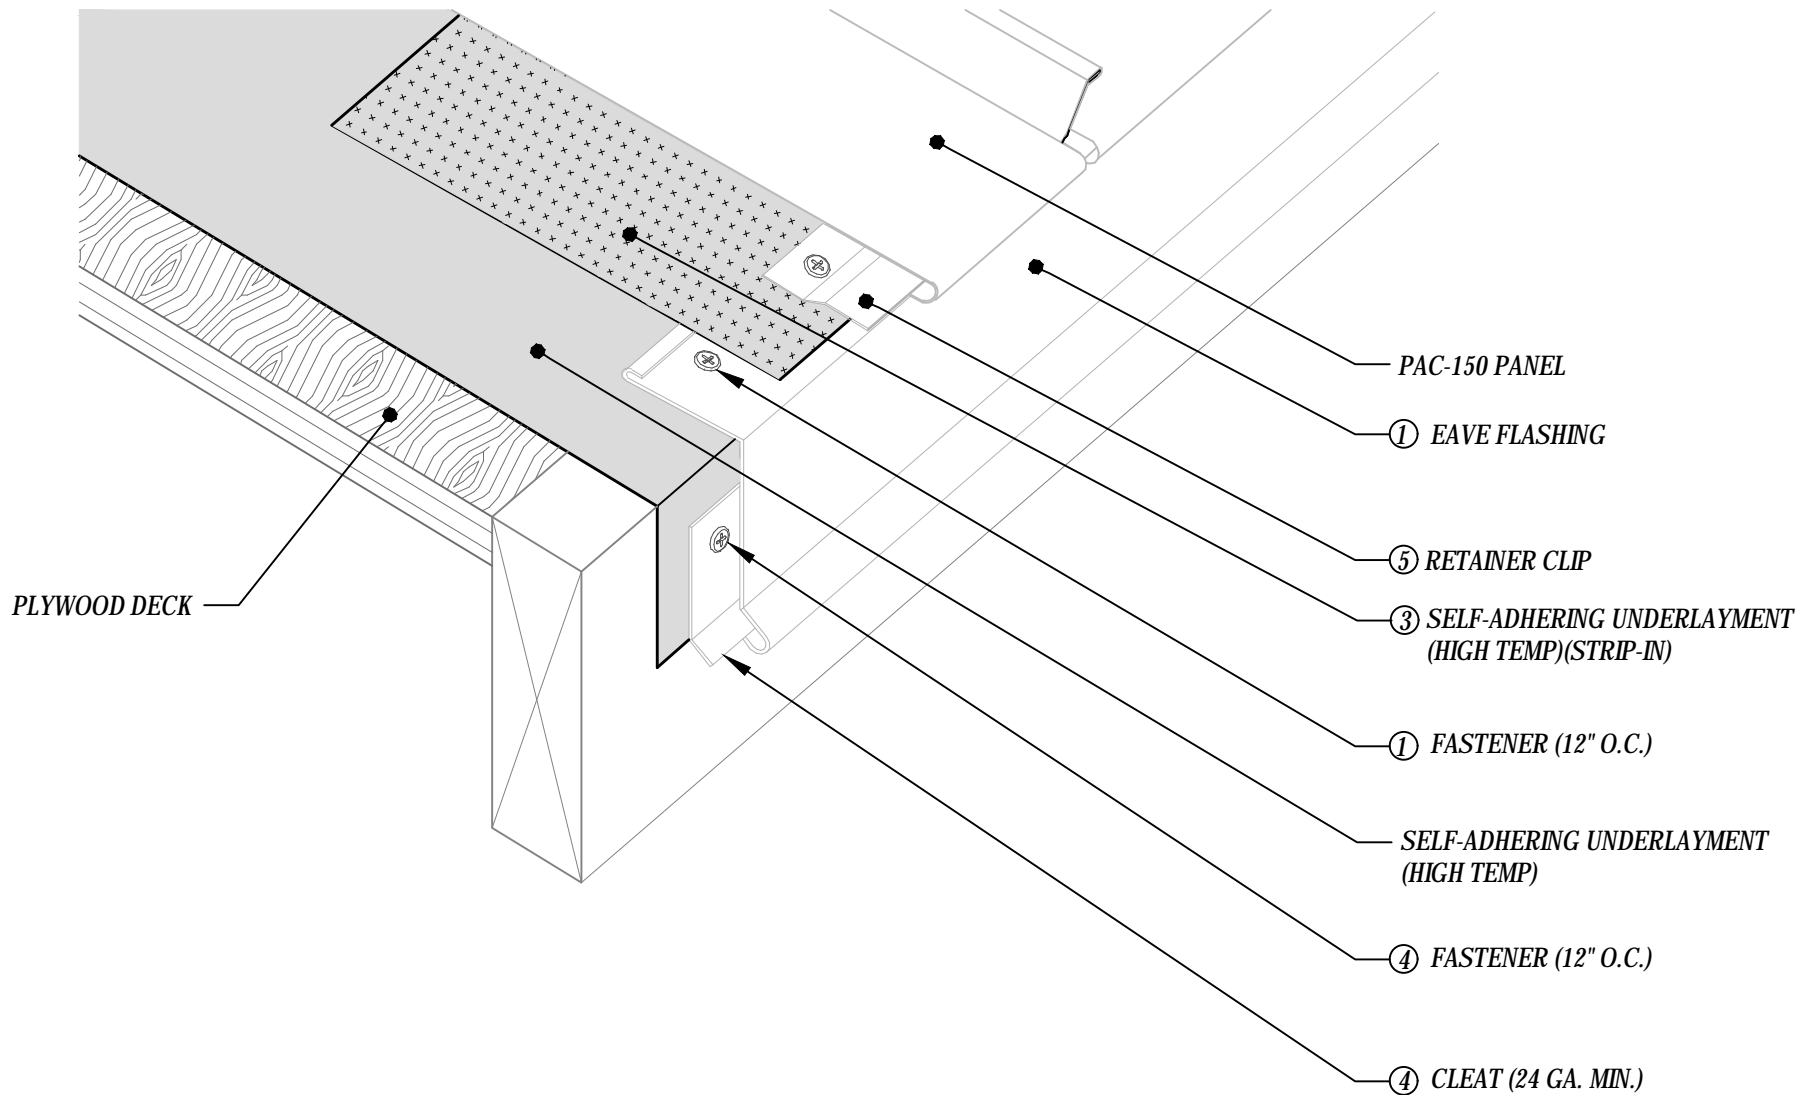

VALLEY DETAIL (Clip)

PAC-150 FLASHING DETAILS - Plywood Deck

EAVE DETAIL

PAC-150 FLASHING DETAILS - Plywood Deck

EAVE DETAIL

PAC-150 FLASHING DETAILS - Plywood Deck

EAVE w/ FASCIA DETAIL

PAC-150 FLASHING DETAILS - Plywood Deck

EAVE DETAIL W/ GUTTER

PAC-150 FLASHING DETAILS - Plywood Deck

EAVE DETAIL W/ GUTTER

PAC-150 FLASHING DETAILS - Plywood Deck

RAKE DETAIL

PAC-150 FLASHING DETAILS - Plywood Deck

RAKE DETAIL W/ "J" CLOSURE

PAC-150 FLASHING DETAILS - Plywood Deck