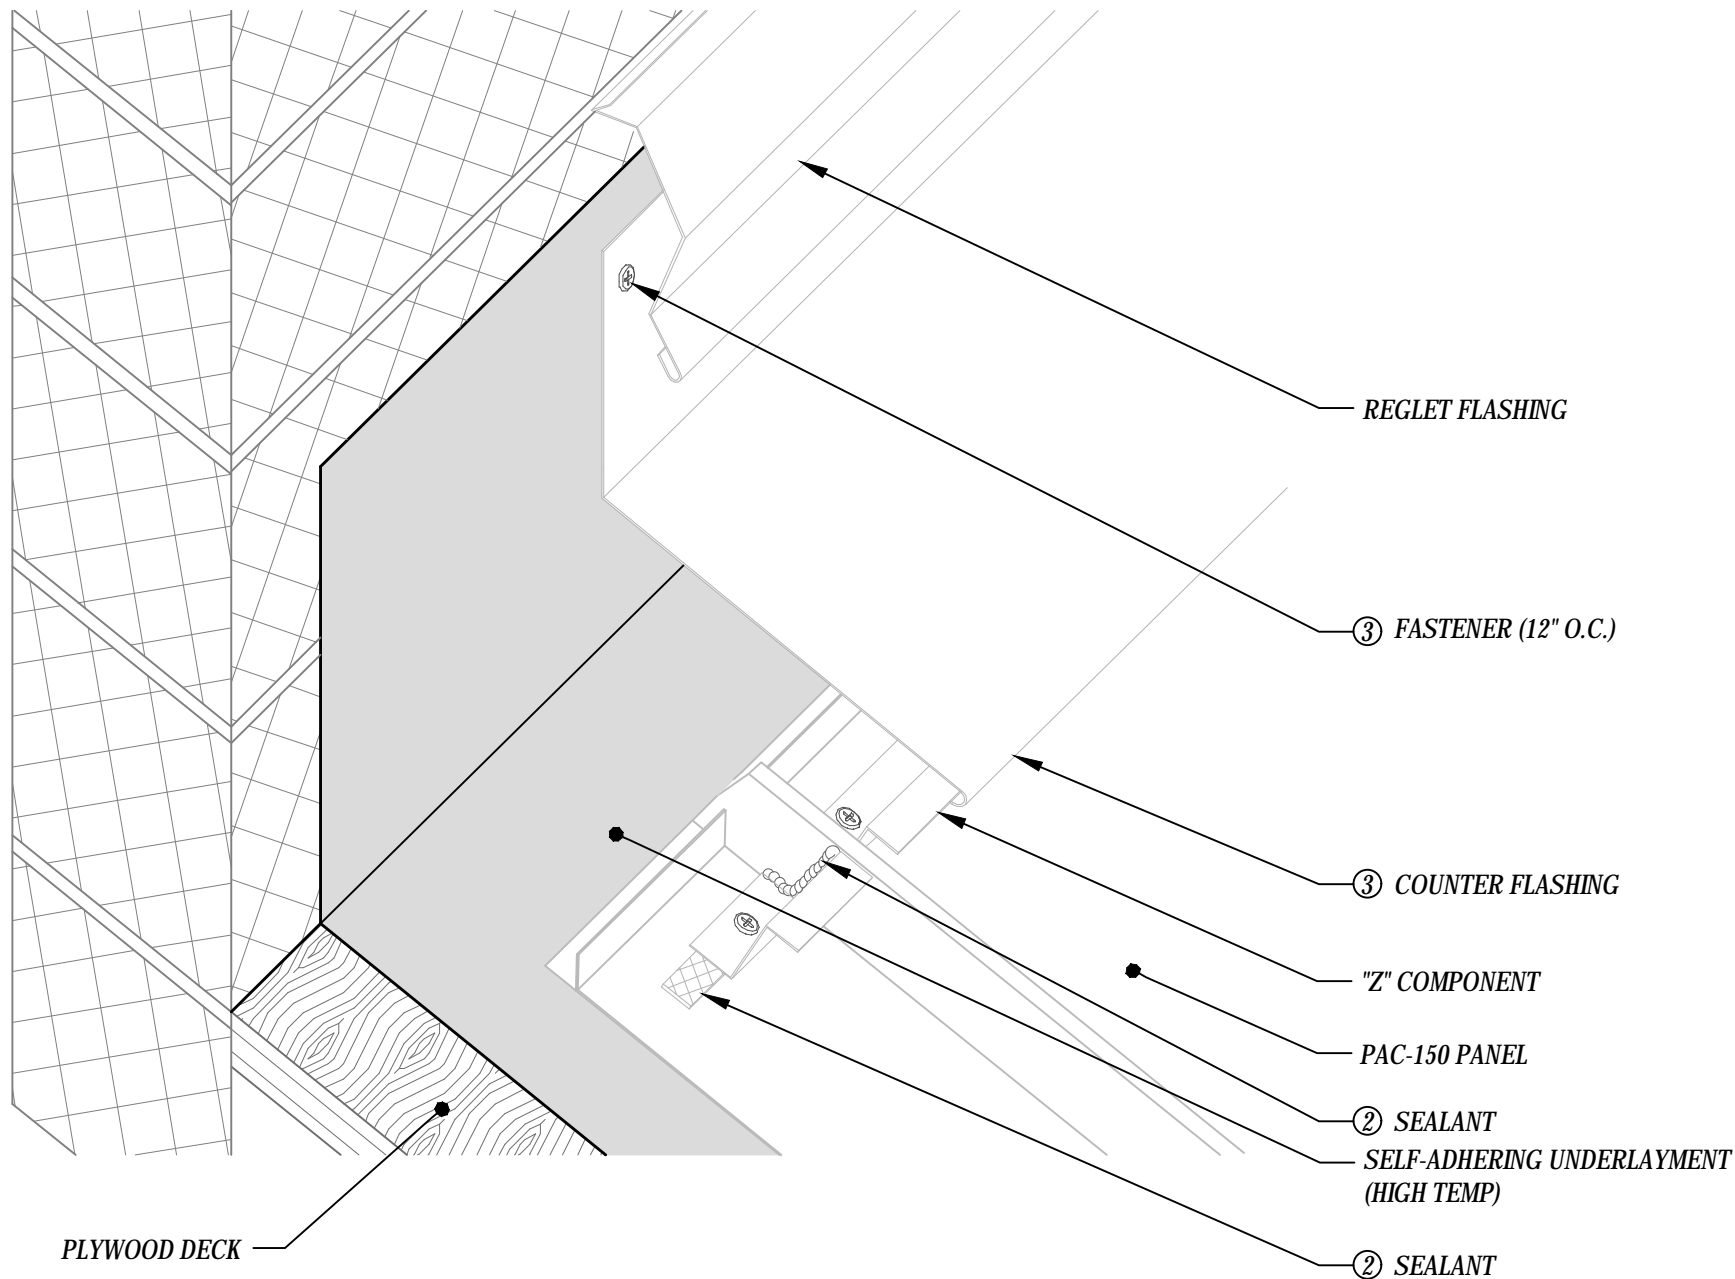

PEAK DETAIL

PAC-150 FLASHING DETAILS - Plywood Deck

HEADWALL DETAIL W/ RECEIVER

PAC-150 FLASHING DETAILS - Plywood Deck

HEADWALL DETAIL

PAC-150 FLASHING DETAILS - Plywood Deck

RAKE WALL DETAIL W/ RECEIVER

PAC-150 FLASHING DETAILS - Plywood Deck

RAKE WALL DETAIL

PAC-150 FLASHING DETAILS - Plywood Deck

RAKE WALL w/ FASCIA DETAIL

PAC-150 FLASHING DETAILS - Plywood Deck

ROOF TRANSITION DETAIL