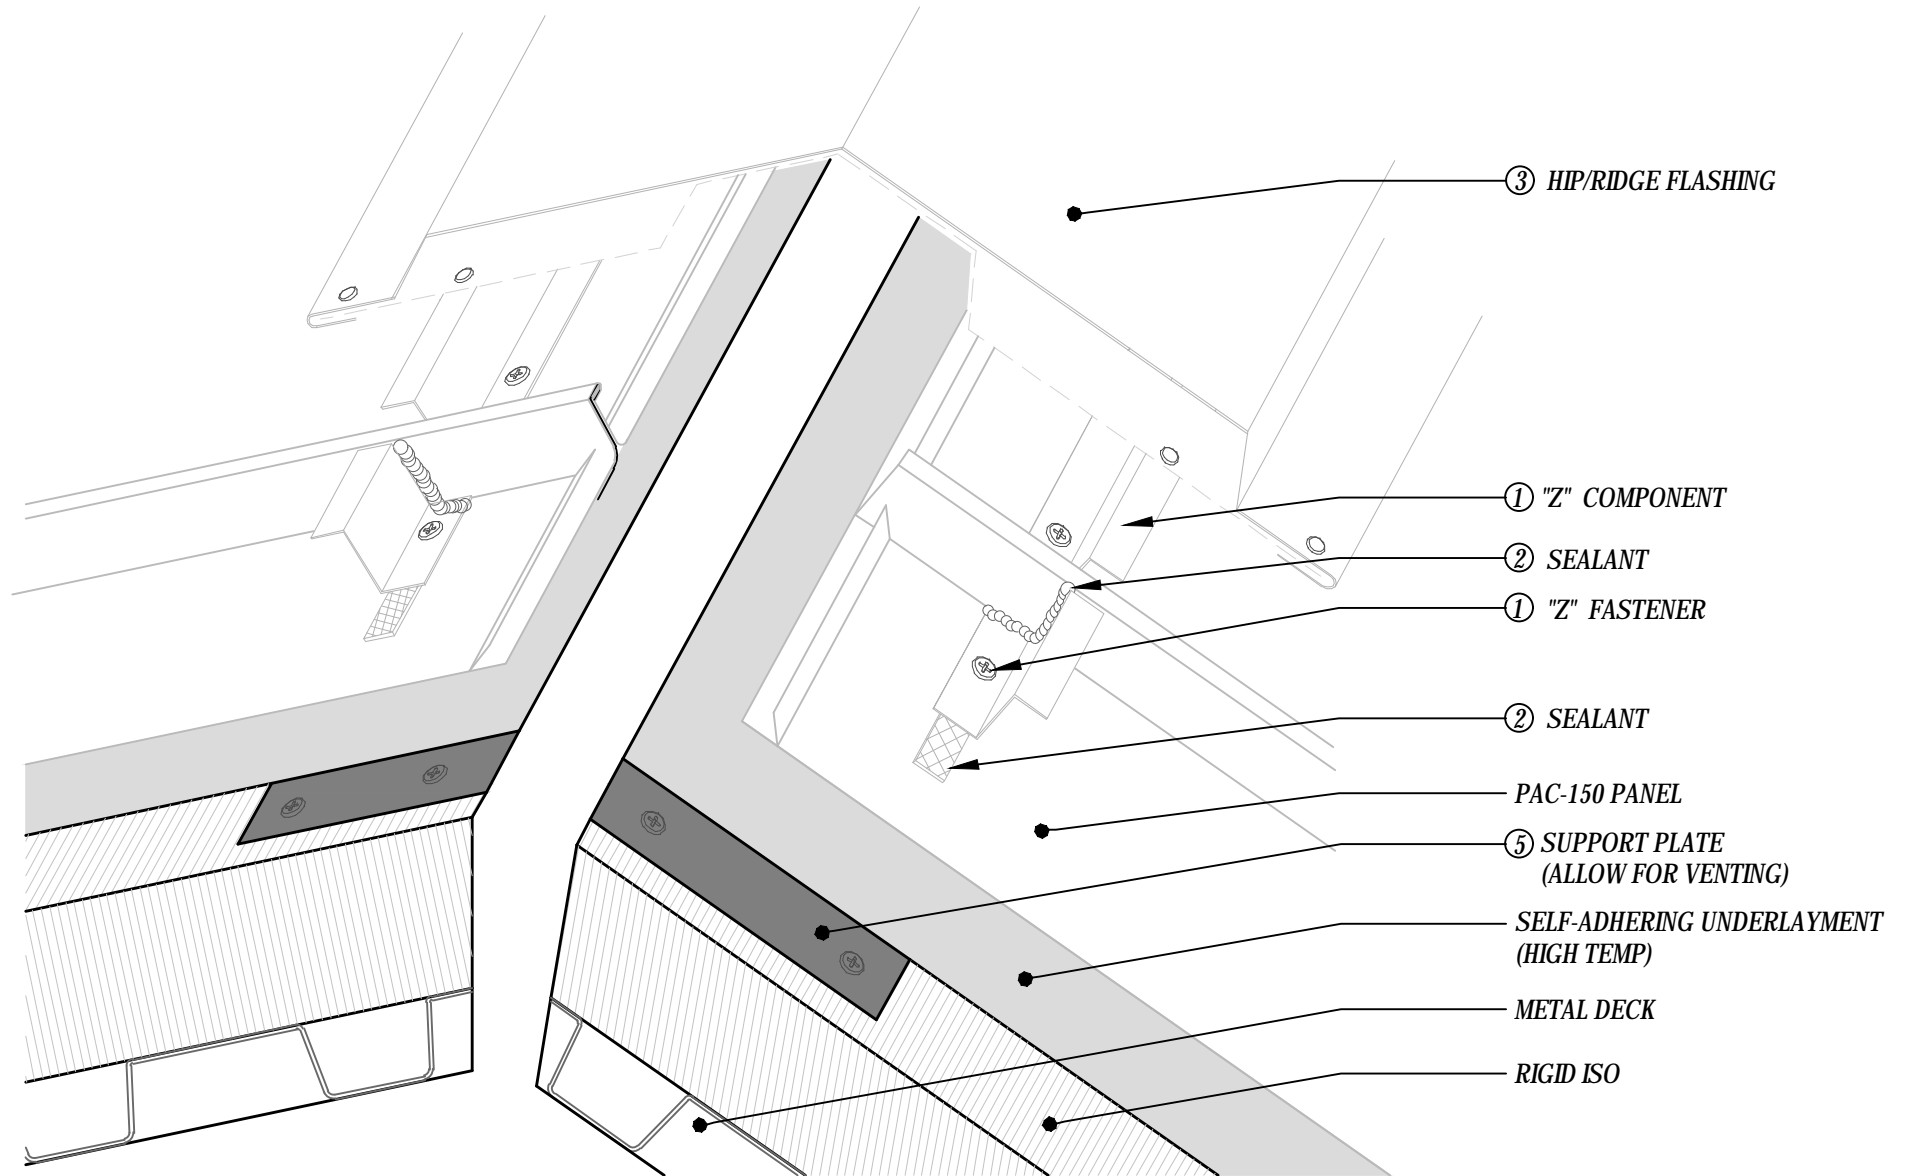

PAC-150 FLASHING DETAILS - Metal Deck w/ ISO

VENTED RIDGE DETAIL