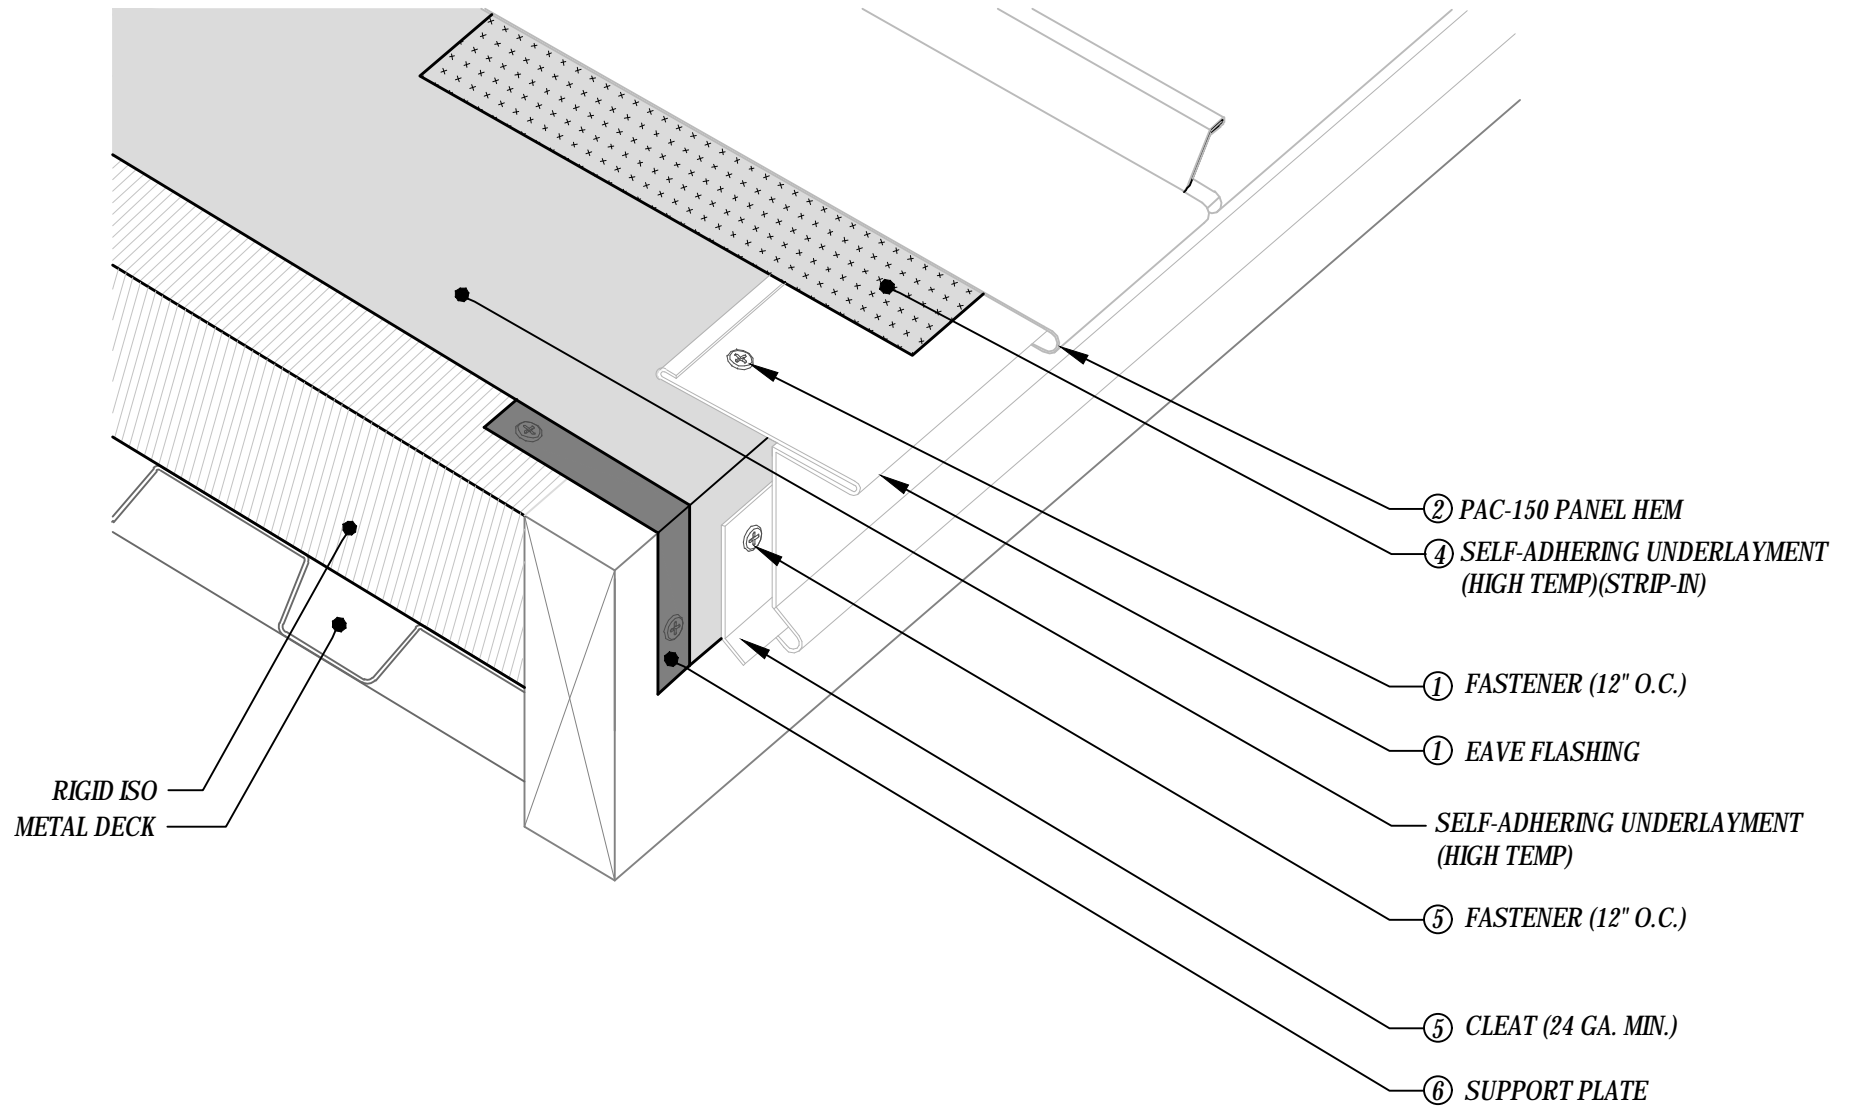

PAC-150 FLASHING DETAILS - Metal Deck w/ ISO

EAVE DETAIL