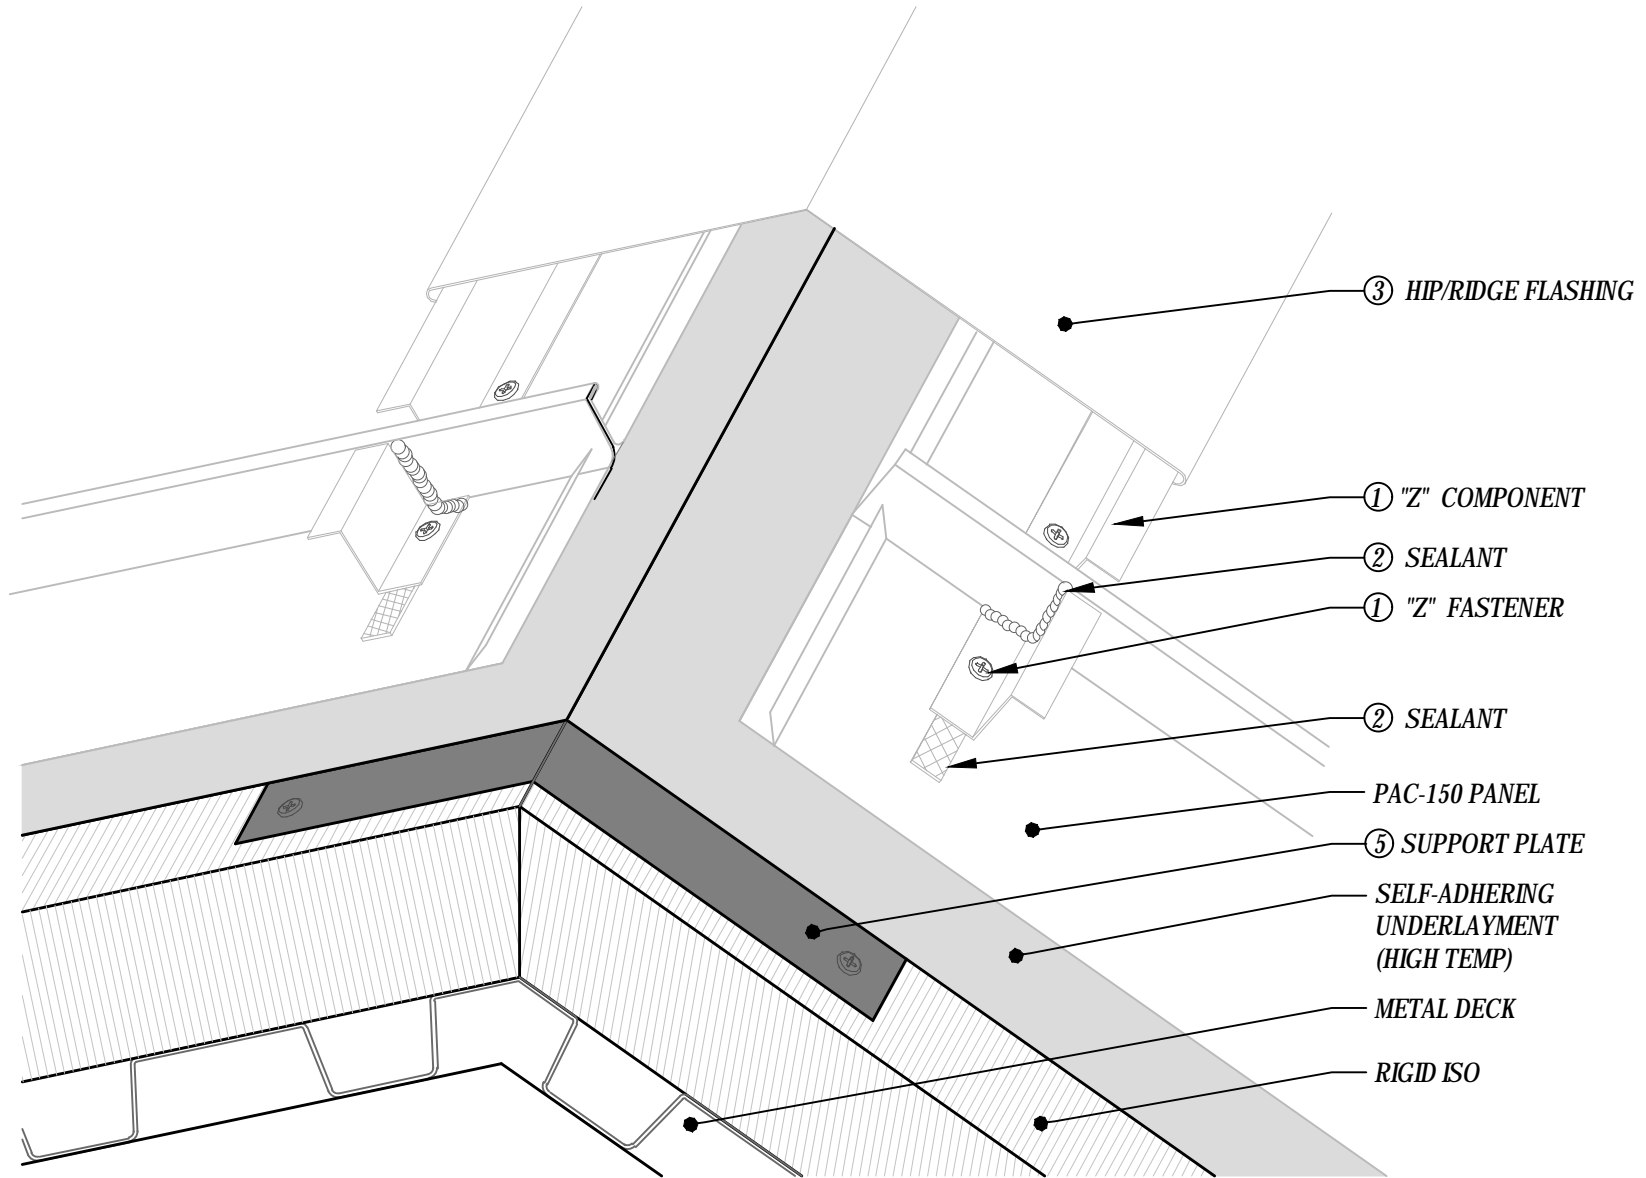

PAC-150 FLASHING DETAILS - Metal Deck w/ ISO

HIP / RIDGE DETAIL