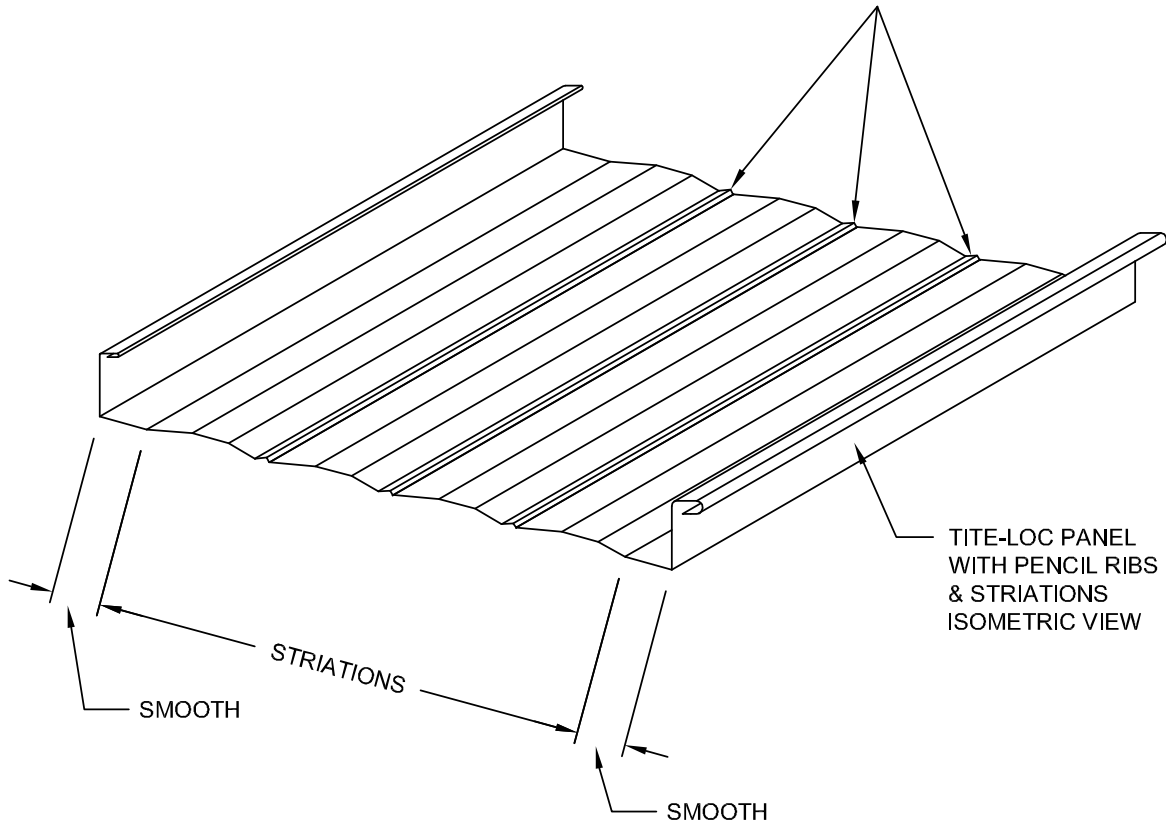

TITE-LOC  
with Striations & Pencil Ribs

NOTE:

- Only two pencil ribs available on 12" panels
- Only three pencil ribs available on 16" and 18" panels
- Consult plant for verification

NOTE: THE STRIATIONS WITH PENCIL RIBS OPTION IS ONLY AVAILABLE FROM THE ACWORTH, GA AND ANNAPOLIS JUNCTION, MD PLANTS