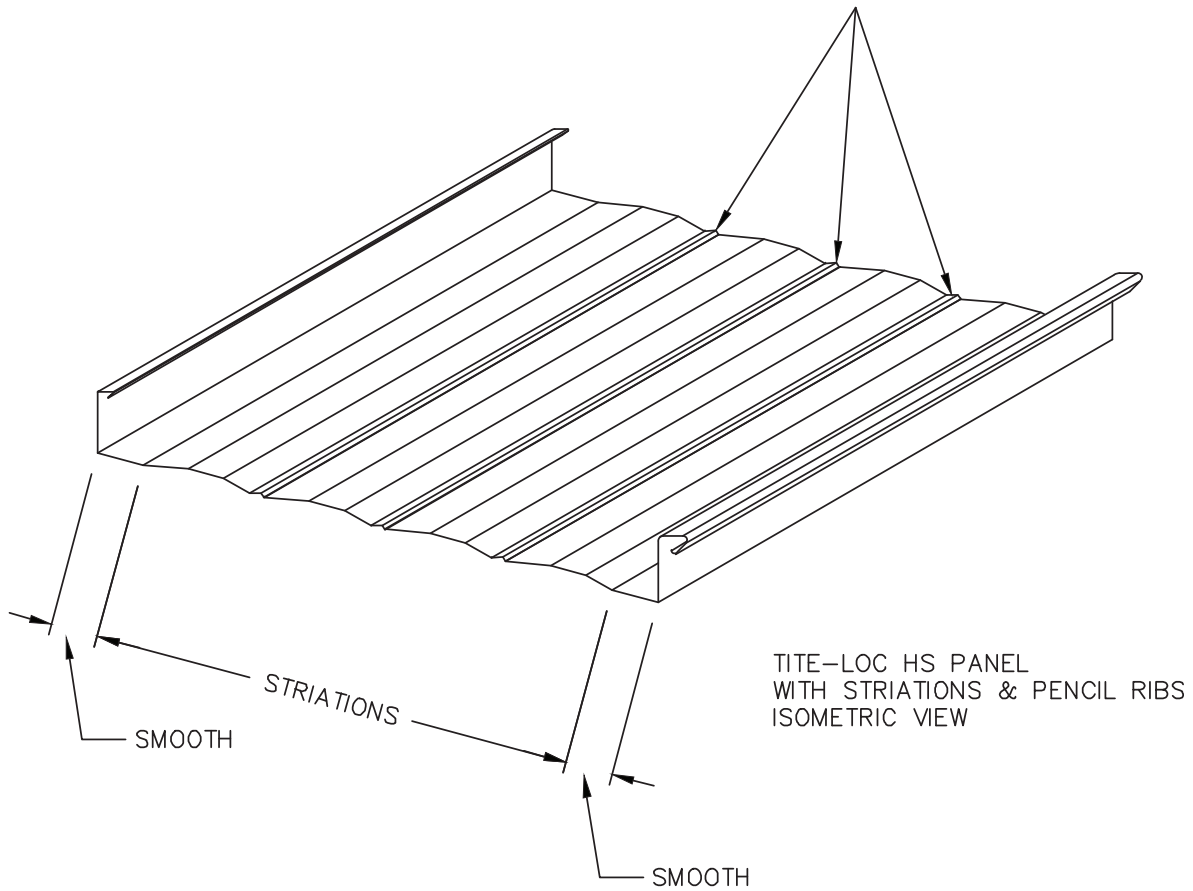

TITE-LOC HS
with Striations & Pencil Ribs

NOTE:

- Only two pencil ribs available on 12" panels
- Only three pencil ribs available on 16" and 18" panels
- Consult plant for verification

NOTE: THE STRIATIONS WITH PENCIL RIBS OPTION IS ONLY AVAILABLE FROM THE ACWORTH, GA AND ANNAPOLIS JUNCTION, MD PLANTS