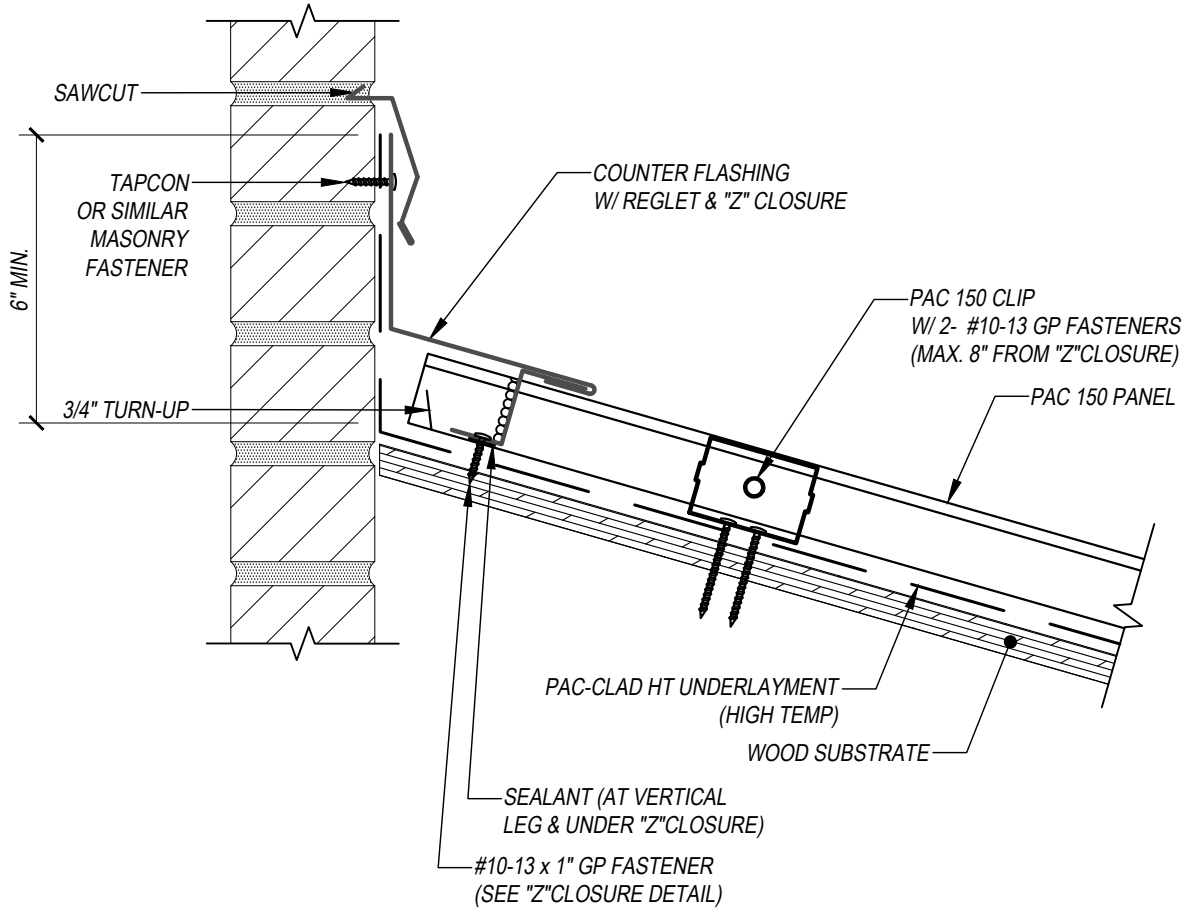

PAC 150 - WOOD SUBSTRATE DETAILS HEADWALL - OPTION 2 (1-PIECE REGLET)

KEYNOTES:

- TRIM FASTENERS ARE SELF-TAPPING PANCAKE HEAD AND MUST BE INSTALLED IN A STAGGERED PATTERN
- CLIP FASTENERS MUST PENETRATE WOOD SUBSTRATE BY 5/8" MINIMUM THREAD LENGTH
- FASTENER SPACING VARIES BASED ON PROJECT SPECIFIC LOADS AND/OR LOCAL BUILDING CODES

FLASHINGS

DISCLAIMER: DETAIL SHOWN FOR ILLUSTRATION PURPOSES ONLY. ACTUAL PROJECT DETAIL MAY VARY

SCALE: 3" = 1'-0"

EFFECTIVE DATE: 01-03-2023
SUBJECT TO CHANGE WITHOUT NOTICE