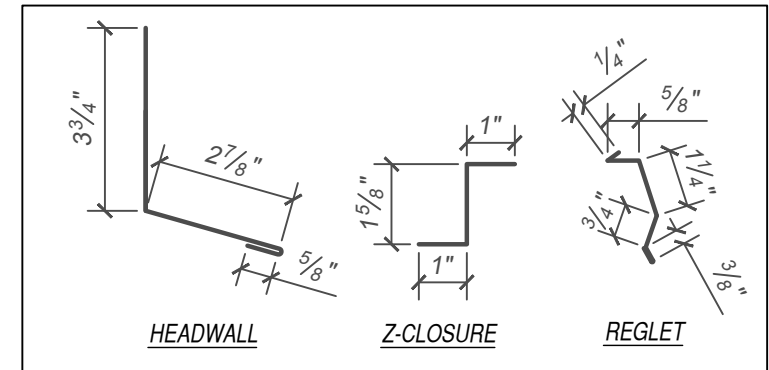

PAC 150 - WOOD SUBSTRATE DETAILS HEADWALL - OPTION 2 (1-PIECE REGLET)

KEYNOTES:

- TRIM FASTENERS ARE SELF-TAPPING PANCAKE HEAD AND MUST BE INSTALLED IN A STAGGERED PATTERN
- CLIP FASTENERS MUST PENETRATE WOOD SUBSTRATE BY 5/8" MINIMUM THREAD LENGTH
- FASTENER SPACING VARIES BASED ON PROJECT SPECIFIC LOADS AND/OR LOCAL BUILDING CODES

FLASHINGS

DISCLAIMER: DETAIL SHOWN FOR ILLUSTRATION PURPOSES ONLY. ACTUAL PROJECT DETAIL MAY VARY

SCALE: 3" = 1'-0"

EFFECTIVE DATE: 01-03-2023
SUBJECT TO CHANGE WITHOUT NOTICE